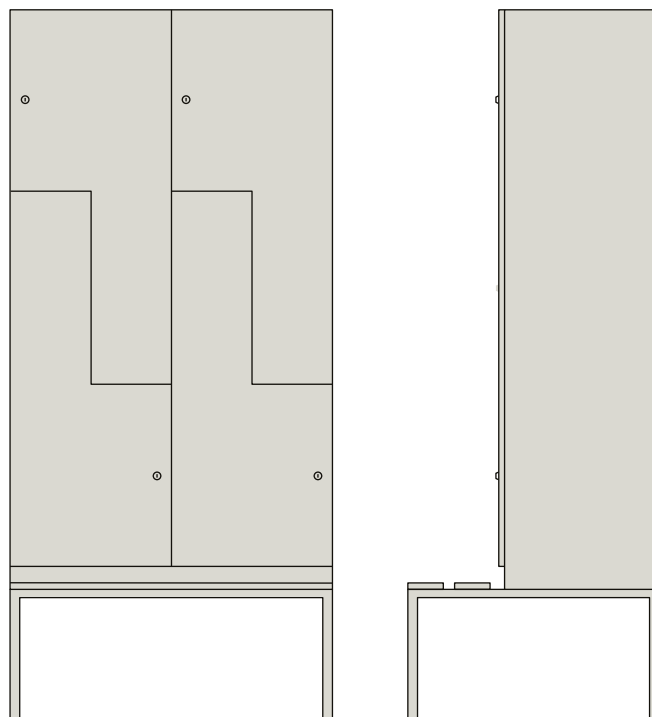

aquarius s

aquarius sz2402ob / sz2502ob /
lockers

ean	model	dimensions in cm	doors	weight in kg	delivery in weeks	price in euro
8713147196469	aquarius sz2402/ob	80 x 50/80 x 220,5	4	61,4	8	991
8713147196483	aquarius sz2502/ob	100 x 50/80 x 220,5	4	74	8	1111