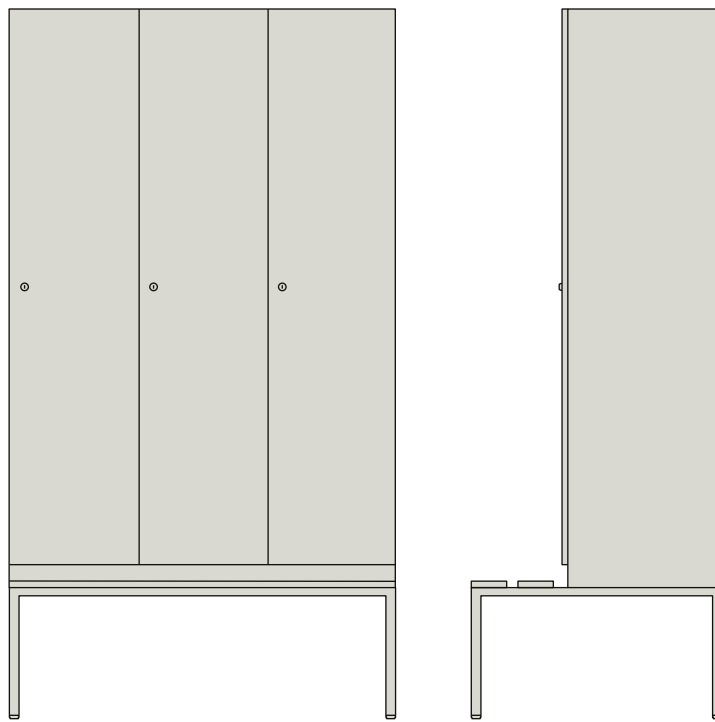

aquarius s

aquarius sg3301ob / sg3401ob /
lockers

ean	model	dimensions in cm	doors	weight in kg	delivery in weeks	price in euro
8713147196247	aquarius sg3301/ob	90 x 50/80 x 220,5	3	66	8	926
8713147196261	aquarius sg3401/ob	120 x 50/80 x 220,5	3	88	8	1053