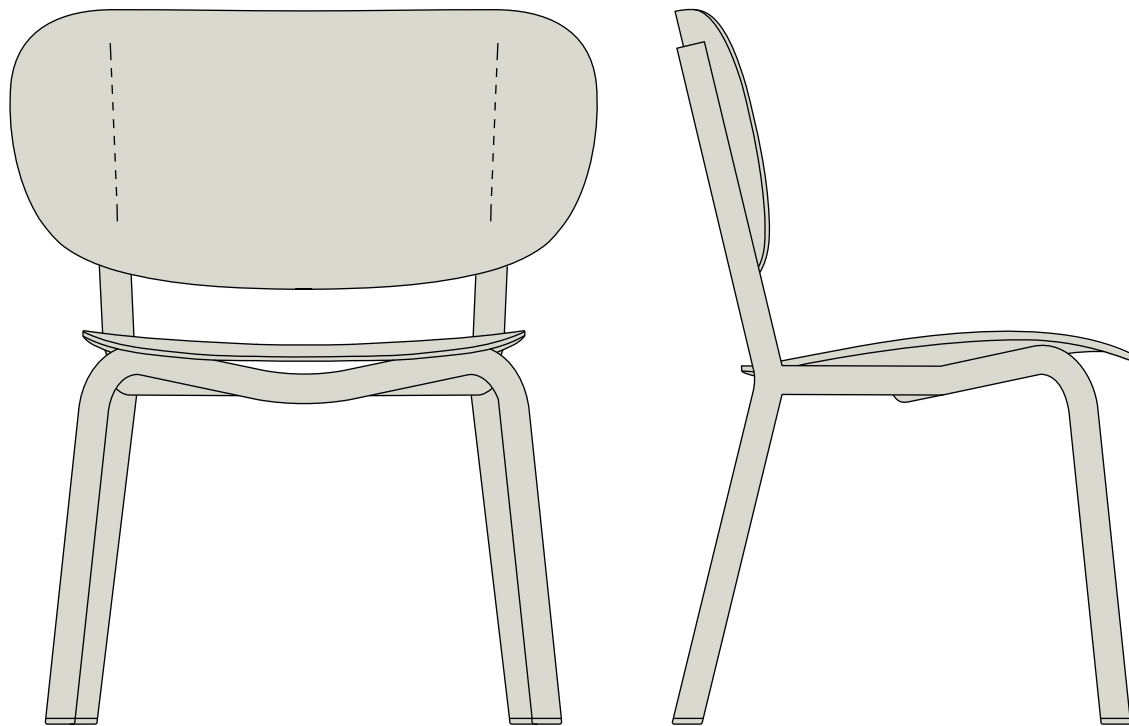

emil rosi

emil rosi chair / chairs

ean	model	dimensions in cm	colour frame	colour leather	colour seating	weight in kg	delivery in weeks	price in euro
8713147980709	emil rosi chair	64 x 54 x 84	raven black	black	black oak veneer	5,8	6	667
8713147980716	emil rosi chair	64 x 54 x 84	mushroom white	cognac	natural oak veneer	5,8	6	667
8713147980723	emil rosi chair	64 x 54 x 84	mushroom white	natural	natural oak veneer	5,8	6	667
8713147980778	emil rosi chair	64 x 54 x 84	raven black	black	black leather	5,8	6	823
8713147980785	emil rosi chair	64 x 54 x 84	mushroom white	cognac	black leather	5,8	6	823
8713147980860	emil rosi chair	64 x 54 x 84	raven black	cognac	black leather	5,8	6	823