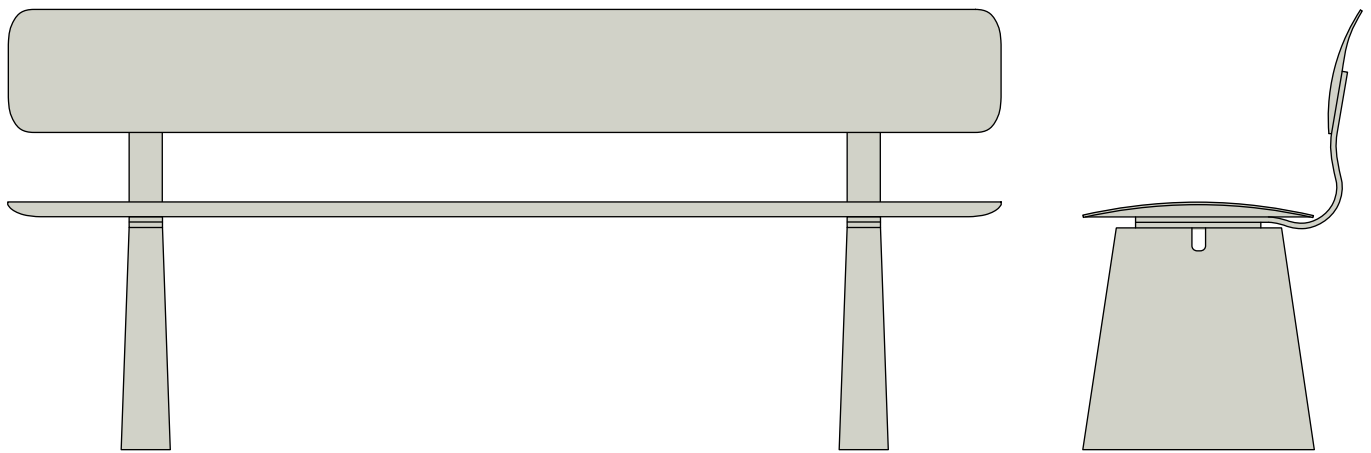

ben

ben c/sb / benches

ean	model	dimensions in cm	colour	supports	weight in kg	delivery in weeks	price in euro
8713147091108	ben c/sb	180 x 51,9 x 80	raven black	2	80,5	6	2474
8713147091115	ben c/sb	180 x 51,9 x 80	mushroom white	2	80,5	6	2474
8713147091122	ben c/sb	180 x 51,9 x 80	umbra grey	2	80,5	6	2474
8713147091139	ben c/sb	180 x 51,9 x 80	chalk white	2	80,5	6	2474
8713147091146	ben c/sb	180 x 51,9 x 80	oxide brown	2	80,5	6	2474
8713147092242	ben c/sb	180 x 51,9 x 80	sage green	2	80,5	6	2474
8713147091153	ben c/sb	240 x 51,9 x 80	raven black	2	90,1	6	2692
8713147091160	ben c/sb	240 x 51,9 x 80	mushroom white	2	90,1	6	2692
8713147091177	ben c/sb	240 x 51,9 x 80	umbra grey	2	90,1	6	2692
8713147091184	ben c/sb	240 x 51,9 x 80	chalk white	2	90,1	6	2692
8713147091191	ben c/sb	240 x 51,9 x 80	oxide brown	2	90,1	6	2692
8713147092259	ben c/sb	240 x 51,9 x 80	sage green	2	90,1	6	2692
8713147091245	ben c/sb	300 x 51,9 x 80	oxide brown	3	121,8	6	3478
8713147091214	ben c/sb	300 x 51,9 x 80	mushroom white	3	121,8	6	3478
8713147091221	ben c/sb	300 x 51,9 x 80	umbra grey	3	121,8	6	3478
8713147092266	ben c/sb	300 x 51,9 x 80	sage green	3	121,8	6	3478
8713147091207	ben c/sb	300 x 51,9 x 80	raven black	3	121,8	6	3478
8713147091238	ben c/sb	300 x 51,9 x 80	chalk white	3	121,8	6	3478