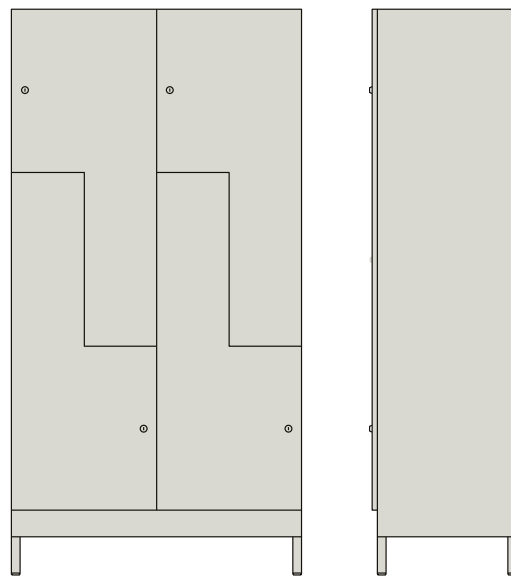

aquarius s

aquarius sz2402o / sz2502o /
lockers

ean	model	dimensions in cm	doors	weight in kg	delivery in weeks	price in euro
8713147196094	aquarius sz2402/o	80 x 50 x 195	4	50,4	8	877
8713147196117	aquarius sz2502/o	100 x 50 x 195	4	60	8	959