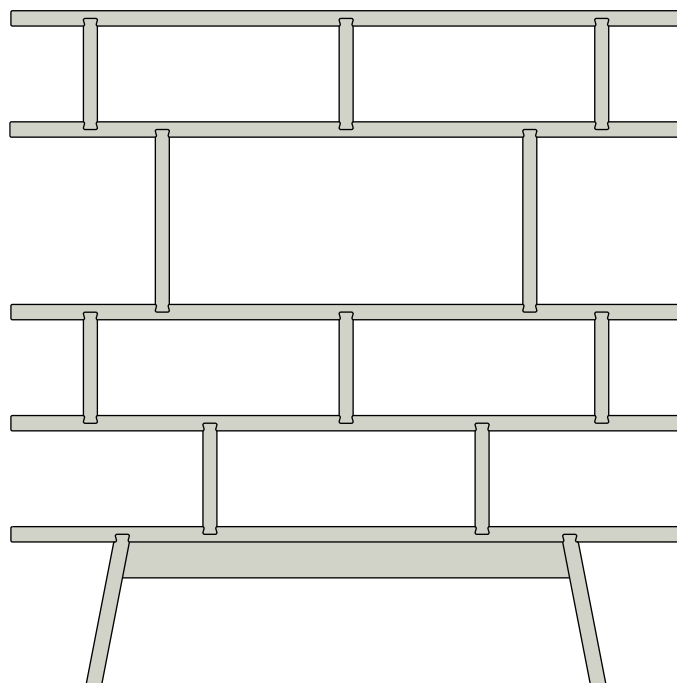

dovetail

dovetail cabinet /
cabinets

christoph seyferth

ean	model	dimensions in cm	material	weight in kg	delivery in weeks	price in euro
8713147959118	dovetail cabinet	140 x 30 x 148,5	oak	84,5	1	2749