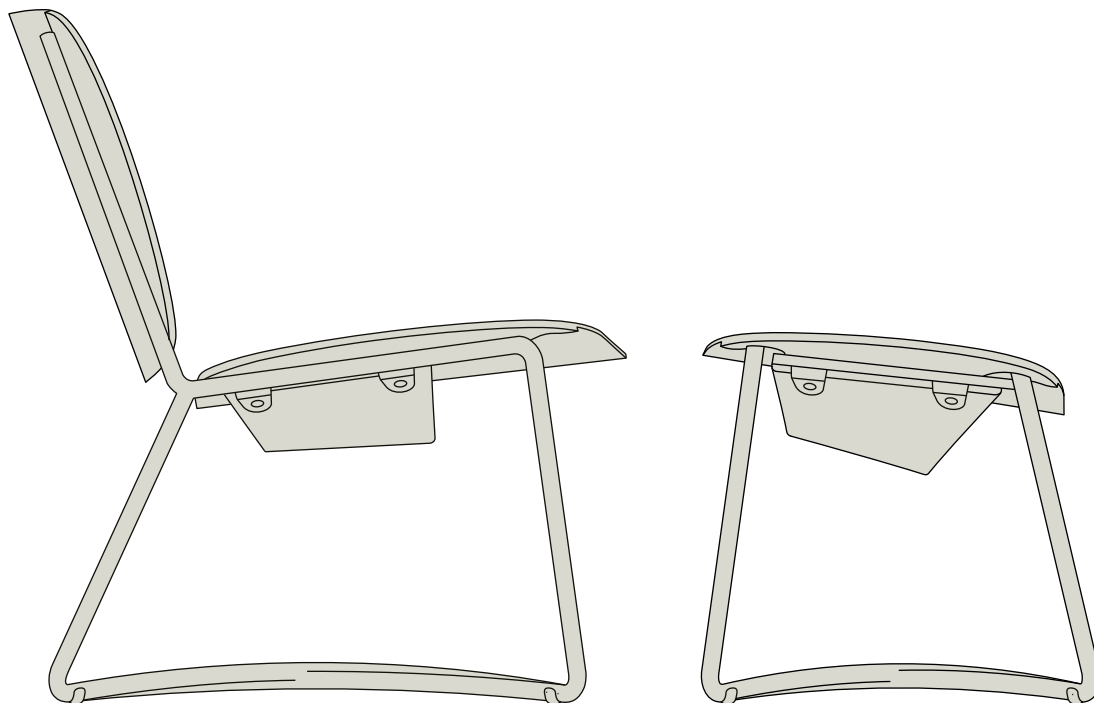

miller

miller lounge chair + ottoman / chairs

ean	model	dimensions in cm	colour frame	colour leather	weight in kg	delivery in weeks	price in euro
8713147971455	miller lounge chair + ottoman	69 x 65 x 71 + 69 x 42 x 38	raven black	black	25,8	6	2638
8713147971462	miller lounge chair + ottoman	69 x 65 x 71 + 69 x 42 x 38	raven black	dark brown	25,8	6	2638
8713147971479	miller lounge chair + ottoman	69 x 65 x 71 + 69 x 42 x 38	raven black	cognac	25,8	6	2638
8713147971486	miller lounge chair + ottoman	69 x 65 x 71 + 69 x 42 x 38	raven black	natural	25,8	6	2638