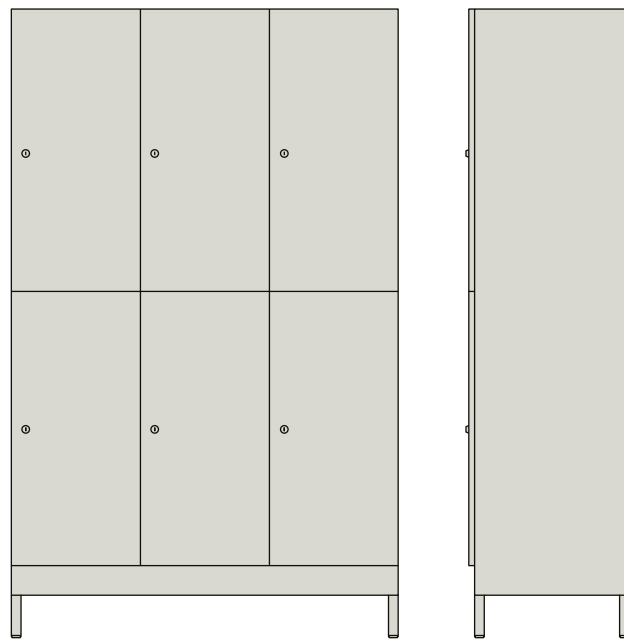

aquarius s

aquarius sg3302o / sg3402o /
lockers

ean	model	dimensions in cm	doors	weight in kg	delivery in weeks	price in euro
8713147196018	aquarius sg3302/o	90 x 50 x 195	6	56,6	8	925
8713147196032	aquarius sg3402/o	120 x 50 x 195	6	75,1	8	999