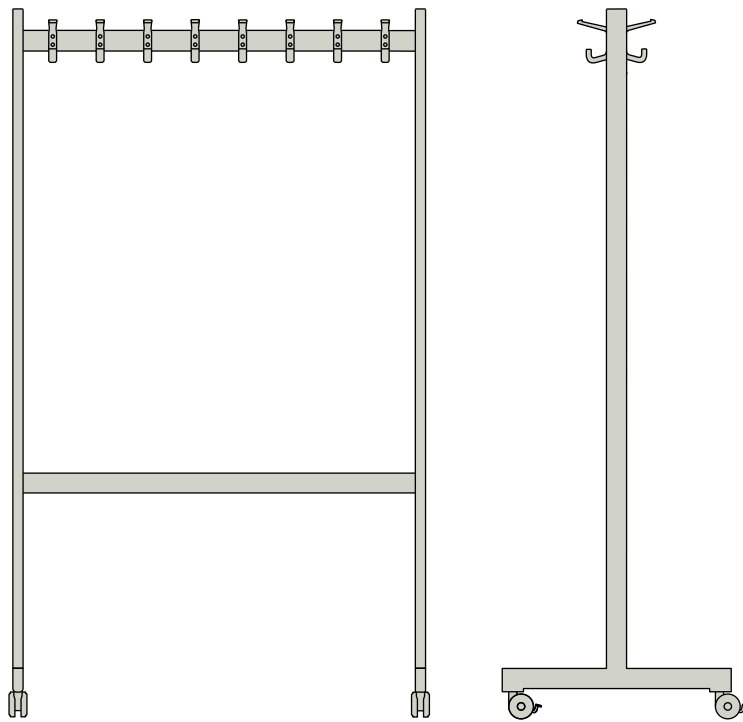

tertio

tertio kompakt /
coat racks

ean	model	dimensions in cm	colour	coats	supports	weight in kg	delivery in weeks	price in euro
8713147605350	tertio kompakt 100cm	100 x 60 x 172	iron grey	32	2	10	1	399
8713147561090	tertio kompakt 200cm	200 x 60 x 172	iron grey	64	3	18	6	470