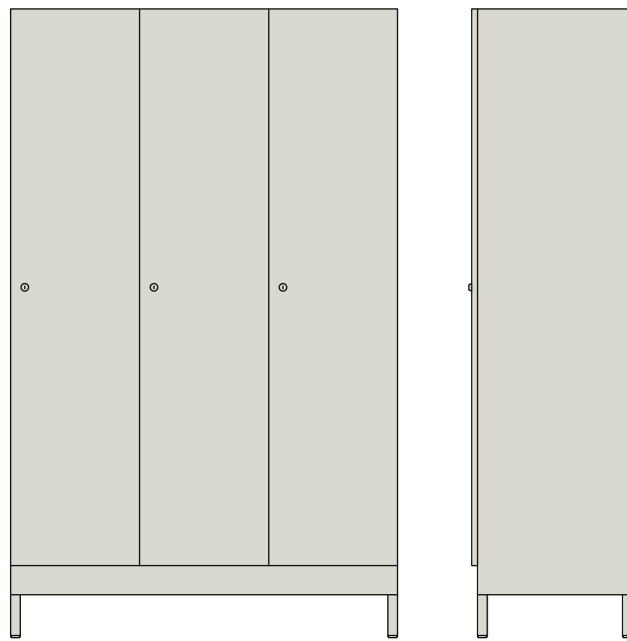

aquarius s

aquarius sg3301o / sg3401o /
lockers

ean	model	dimensions in cm	doors	weight in kg	delivery in weeks	price in euro
8713147195875	aquarius sg3301/o	90 x 50 x 195	3	53,5	8	796
8713147195899	aquarius sg3401/o	120 x 50 x 195	3	71	8	874