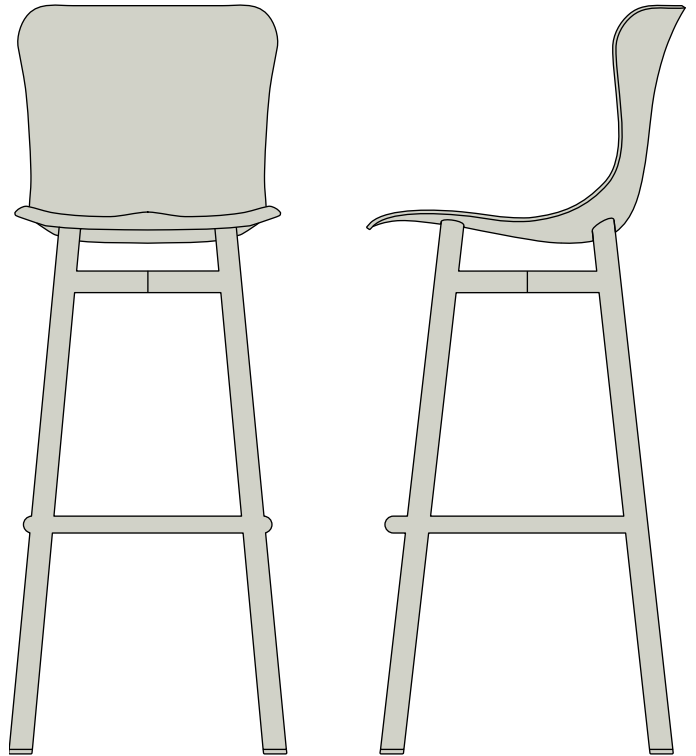

wendela

wendela barstool 111 /
chairs

ean	model	dimensions in cm	colour frame	colour seat	weight in kg	delivery in weeks	price in euro
8713147959330	wendela barstool 111	41,5 x 47,5 x 111	raven black	dark beech veneer	6	6	611
8713147959347	wendela barstool 111	41,5 x 47,5 x 111	mushroom white	light beech veneer	6	6	611