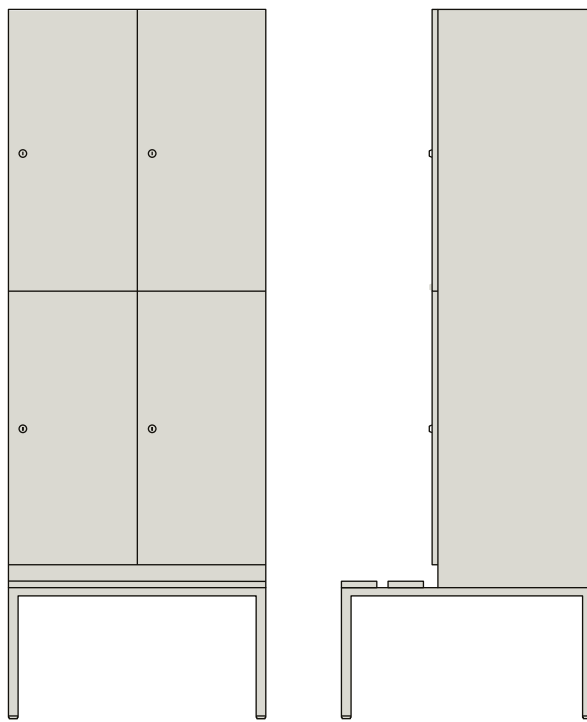

aquarius s

aquarius sg2302ob / sg2402ob /
lockers

ean	model	dimensions in cm	doors	weight in kg	delivery in weeks	price in euro
8713147196339	aquarius sg2302/ob	60 x 50/80 x 220,5	4	46	8	719
8713147196353	aquarius sg2402/ob	80 x 50/80 x 220,5	4	61,4	8	791