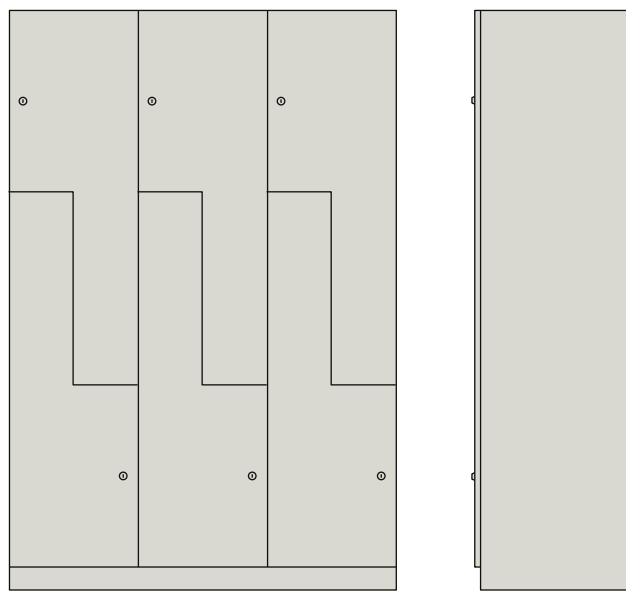

aquarius s

aquarius sz3402p /
lockers

ean	model	dimensions in cm	doors	weight in kg	delivery in weeks	price in euro
8713147194984	aquarius sz3402/p	120 x 50 x 180	6	74,1	8	1157