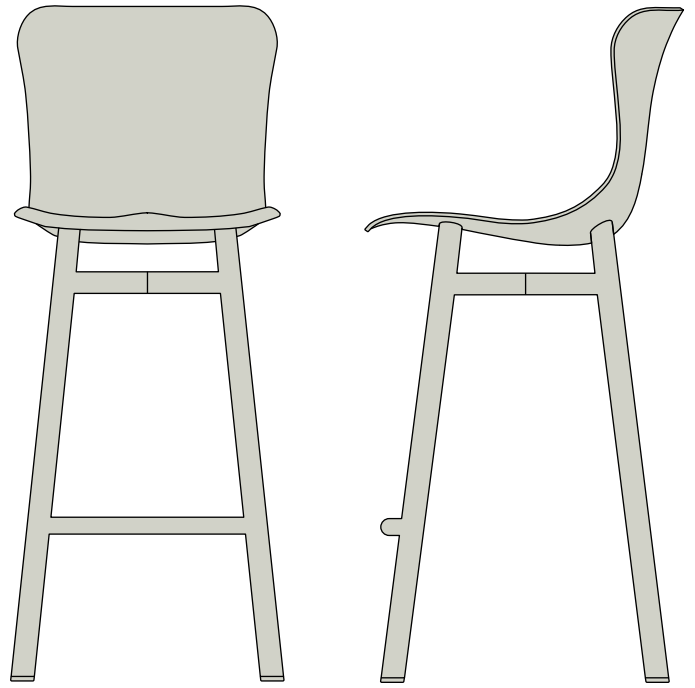

wendela

wendela barstool 98 /
chairs

ean	model	dimensions in cm	colour frame	colour seat	weight in kg	delivery in weeks	price in euro
8713147959354	wendela barstool 98	41,5 x 47,5 x 98	raven black	dark beech veneer	5,3	6	611
8713147959361	wendela barstool 98	41,5 x 47,5 x 98	mushroom white	light beech veneer	5,3	6	611