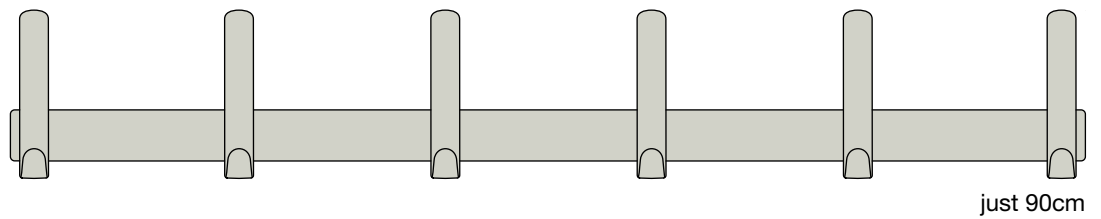

just

just hjh /
coat racks

ean	model	dimensions in cm	colour	coats	weight in kg	delivery in weeks	price in euro
8713147650008	just 20cm	20 x 7,5 x 14	chalk white	4	0,3	1	58
8713147650015	just 20cm	20 x 7,5 x 14	raven black	4	0,3	1	58
8713147650022	just 20cm	20 x 7,5 x 14	clay beige	4	0,3	1	58
8713147650039	just 50cm	50 x 7,5 x 14	chalk white	8	0,5	1	94
8713147650046	just 50cm	50 x 7,5 x 14	raven black	8	0,5	1	94
8713147650053	just 50cm	50 x 7,5 x 14	clay beige	8	0,5	1	94
8713147650060	just 90cm	90 x 7,5 x 14	chalk white	12	0,8	1	124
8713147650077	just 90cm	90 x 7,5 x 14	raven black	12	0,8	1	124
8713147650084	just 90cm	90 x 7,5 x 14	clay beige	12	0,8	1	124