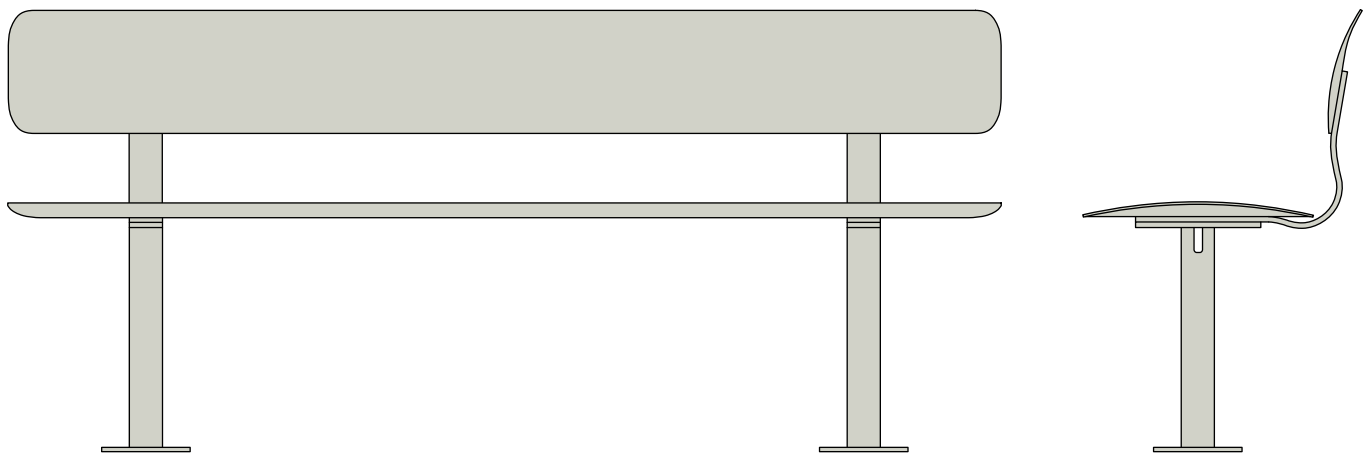

ben

ben t/sb / benches

ean	model	dimensions in cm	colour	supports	weight in kg	delivery in weeks	price in euro
8713147090705	ben t/sb	180 x 51,9 x 80	raven black	2	36	6	2041
8713147090712	ben t/sb	180 x 51,9 x 80	mushroom white	2	36	6	2041
8713147090729	ben t/sb	180 x 51,9 x 80	umbra grey	2	36	6	2041
8713147090736	ben t/sb	180 x 51,9 x 80	chalk white	2	36	6	2041
8713147090743	ben t/sb	180 x 51,9 x 80	oxide brown	2	36	6	2041
8713147092167	ben t/sb	180 x 51,9 x 80	sage green	2	36	6	2041
8713147090750	ben t/sb	240 x 51,9 x 80	raven black	2	51,8	6	2249
8713147090767	ben t/sb	240 x 51,9 x 80	mushroom white	2	51,8	6	2249
8713147090774	ben t/sb	240 x 51,9 x 80	umbra grey	2	51,8	6	2249
8713147090781	ben t/sb	240 x 51,9 x 80	chalk white	2	51,8	6	2249
8713147090798	ben t/sb	240 x 51,9 x 80	oxide brown	2	51,8	6	2249
8713147092174	ben t/sb	240 x 51,9 x 80	sage green	2	51,8	6	2249
8713147090842	ben t/sb	300 x 51,9 x 80	oxide brown	3	63,9	6	2794
8713147090811	ben t/sb	300 x 51,9 x 80	mushroom white	3	63,9	6	2794
8713147090828	ben t/sb	300 x 51,9 x 80	umbra grey	3	63,9	6	2794
8713147092181	ben t/sb	300 x 51,9 x 80	sage green	3	63,9	6	2794
8713147090804	ben t/sb	300 x 51,9 x 80	raven black	3	63,9	6	2794
8713147090835	ben t/sb	300 x 51,9 x 80	chalk white	3	63,9	6	2794