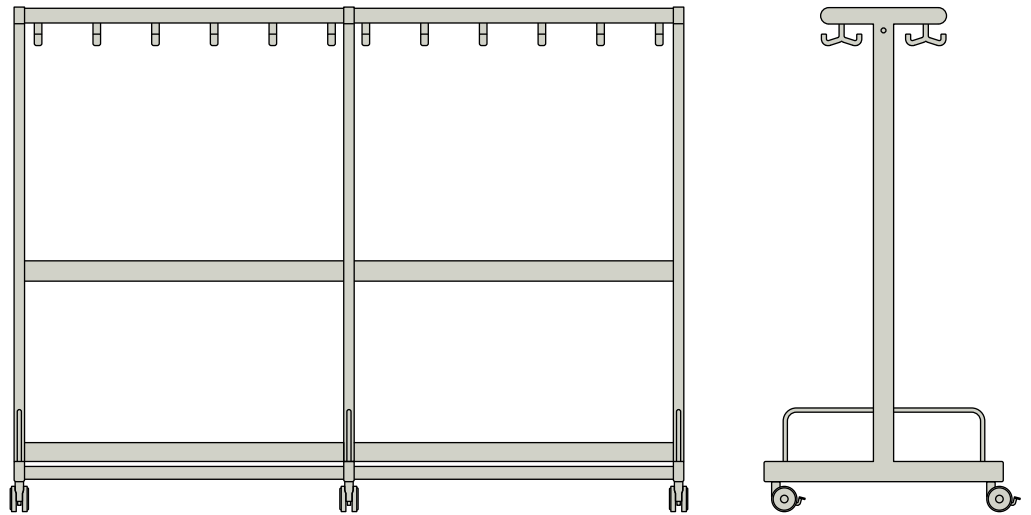

tertio

tertio junior /
coat racks

ean	model	dimensions in cm	colour	coats	supports	weight in kg	delivery in weeks	price in euro
8713147556119	tertio junior	160 x 60 x 120	iron grey	48	3	31	6	1569
8713147556126	tertio junior	160 x 60 x 150	iron grey	48	3	22	6	1598