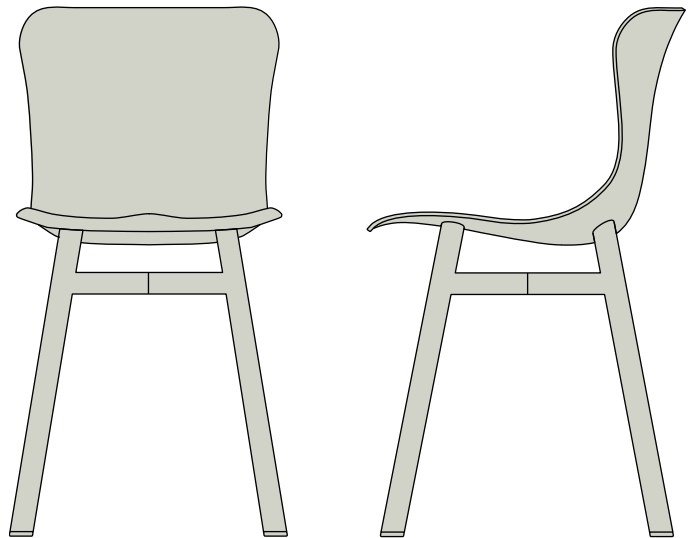

material: layered beech wood
colour: in a darker or lighter stain

feet

material: high quality plastic
colour: dark or light brown, colour matching the seat

seat height

chair: 45cm
barstool 98: 63,5cm
barstool 111: 76,5cm

frame

aluminium
raven black

aluminium
mushroom white

seat

beech wood
dark

beech wood
light

wendela

wendela chair /
chairs