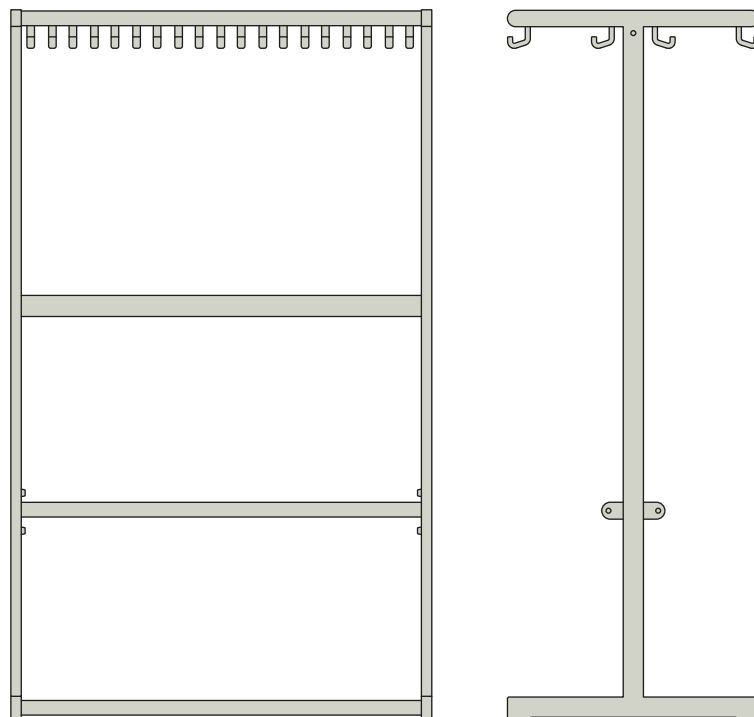

tertio

tertio dv2p / coat racks

ean	model	dimensions in cm	colour	coats	umbrellas	supports	weight in kg	delivery in weeks	price in euro
8713147556805	tertio dv2p 100cm	100 x 60 x 170	iron grey	38	14	2	24,5	6	1232
8713147556829	tertio dv2p 110cm	110 x 60 x 170	iron grey	42	14	2	33	6	1312
8713147556836	tertio dv2p 120cm	120 x 60 x 170	iron grey	46	16	2	36	6	1393
8713147556843	tertio dv2p 130cm	130 x 60 x 170	iron grey	44	16	3	39	6	1683
8713147556850	tertio dv2p 140cm	140 x 60 x 170	iron grey	52	20	3	42	6	1759
8713147556867	tertio dv2p 150cm	150 x 60 x 170	iron grey	52	20	3	45	6	1837
8713147556874	tertio dv2p 160cm	160 x 60 x 170	iron grey	60	20	3	48	6	1928
8713147556881	tertio dv2p 170cm	170 x 60 x 170	iron grey	60	20	3	51	6	1997
8713147556898	tertio dv2p 180cm	180 x 60 x 170	iron grey	68	20	3	54	6	2081
8713147556904	tertio dv2p 190cm	190 x 60 x 170	iron grey	68	28	3	57	6	2160
8713147556911	tertio dv2p 200cm	200 x 60 x 170	iron grey	76	28	3	60	6	2238
8713147556928	tertio dv2p 210cm	210 x 60 x 170	iron grey	76	28	3	63	6	2318
8713147556935	tertio dv2p 220cm	220 x 60 x 170	iron grey	84	28	3	66	6	2397
8713147556942	tertio dv2p 230cm	230 x 60 x 170	iron grey	84	28	3	69	6	2472
8713147556966	tertio dv2p 240cm	240 x 60 x 170	iron grey	92	30	3	72	6	2554
8713147556973	tertio dv2p 250cm	250 x 60 x 170	iron grey	90	30	4	75	6	2847