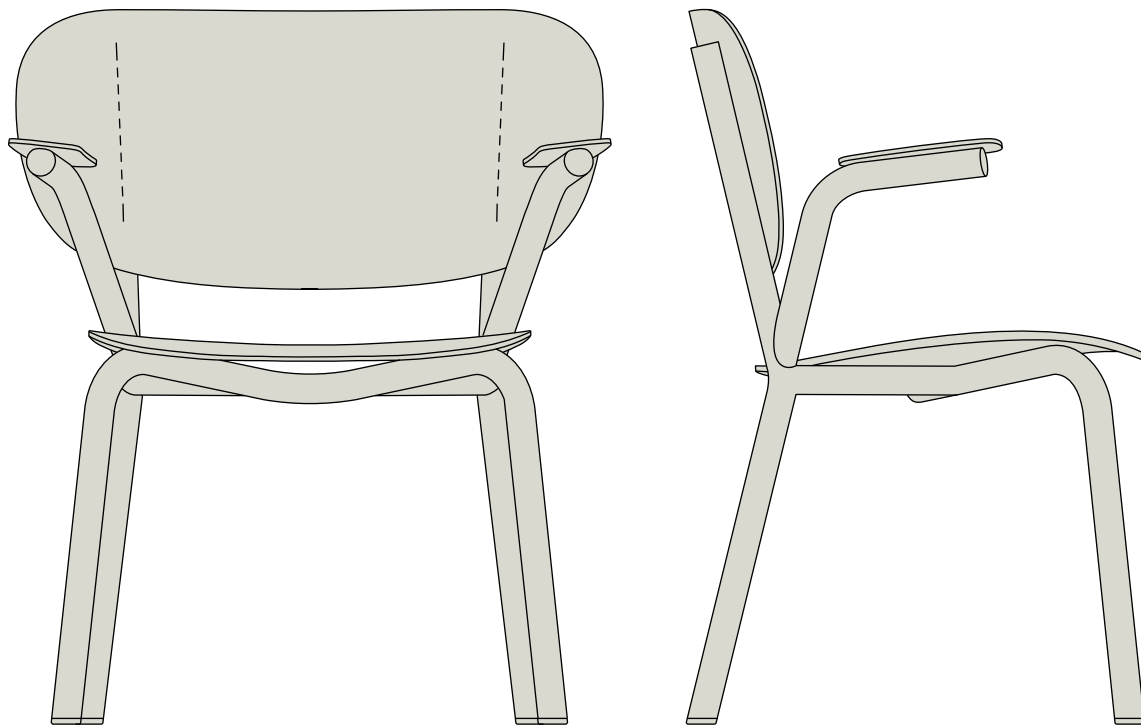

emil rosi

emil rosi chair with armrest / chairs

ean	model	dimensions in cm	colour frame	colour leather	colour seating	weight in kg	delivery in weeks	price in euro
8713147980730	emil rosi chair with armrest	68 x 54 x 84	raven black	black	black oak veneer	6,5	6	746
8713147980747	emil rosi chair with armrest	68 x 54 x 84	mushroom white	cognac	natural oak veneer	6,5	6	746
8713147980754	emil rosi chair with armrest	68 x 54 x 84	mushroom white	natural	natural oak veneer	6,5	6	746
8713147980808	emil rosi chair with armrest	68 x 54 x 84	raven black	black	black leather	6,5	6	899
8713147980815	emil rosi chair with armrest	68 x 54 x 84	mushroom white	cognac	black leather	6,5	6	899
8713147980877	emil rosi chair with armrest	64 x 54 x 84	raven black	cognac	black leather	6,5	6	899