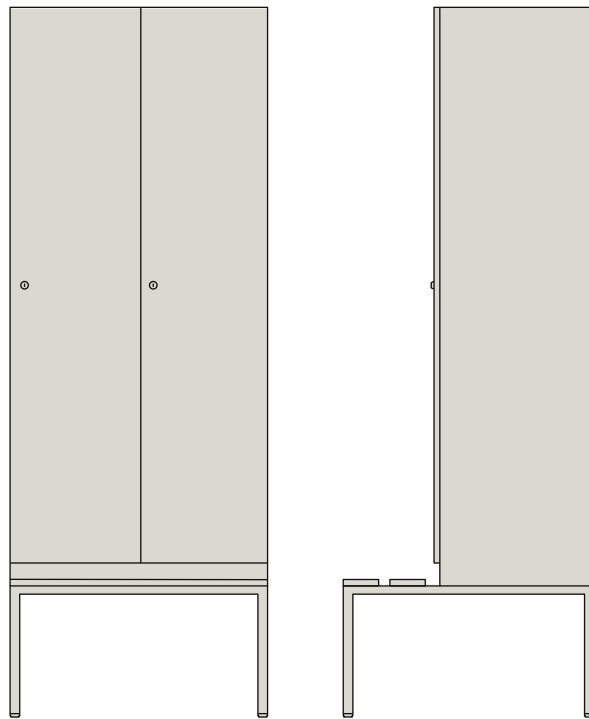

aquarius s

aquarius sg2301ob / sg2401ob / sg2501ob /
lockers

ean	model	dimensions in cm	doors	weight in kg	delivery in weeks	price in euro
8713147196193	aquarius sg2301/ob	60 x 50/80 x 220,5	2	44	8	673
8713147196216	aquarius sg2401/ob	80 x 50/80 x 220,5	2	58,7	8	718
8713147196230	aquarius sg2501/ob	100 x 50/80 x 220,5	2	73,3	8	787