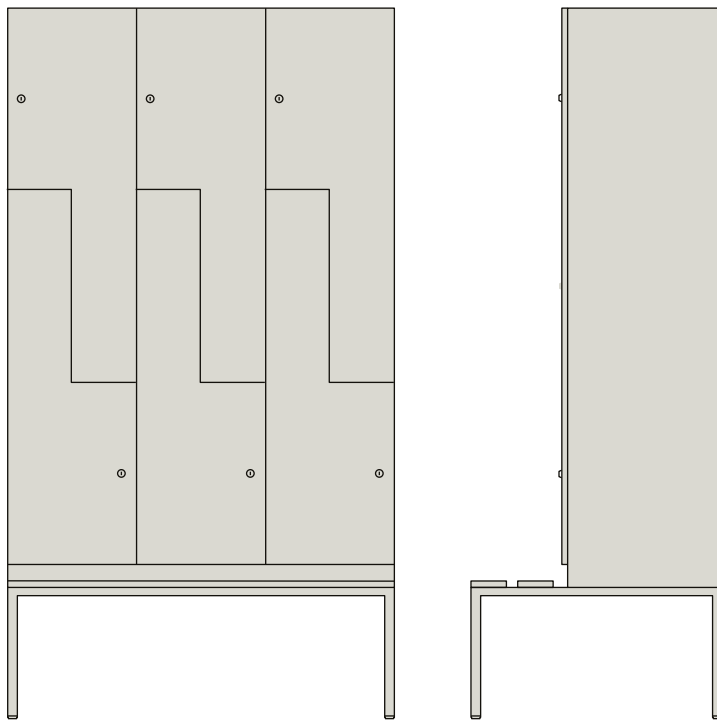

aquarius s

aquarius sz3402ob /
lockers

ean	model	dimensions in cm	doors	weight in kg	delivery in weeks	price in euro
8713147196506	aquarius sz3402/ob	120 x 50/80 x 220,5	6	92,1	8	1376