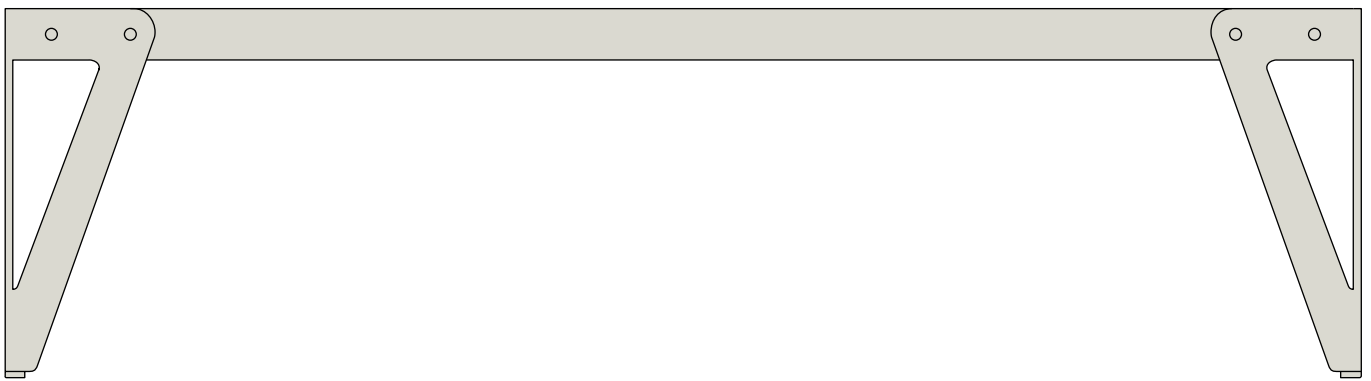

lloyd

lloyd bench /
benches

christoph seyferth

ean	model	dimensions in cm	colour	weight in kg	delivery in weeks	price in euro
8713147961395	lloyd bench	140 x 32 x 46	raven black	18,6	6	815
8713147961401	lloyd bench	140 x 32 x 46	mushroom white	18,6	6	815
8713147961418	lloyd bench	140 x 32 x 46	umbra grey	18,6	6	815
8713147961425	lloyd bench	140 x 32 x 46	sage green	18,6	6	815
8713147961432	lloyd bench	140 x 32 x 46	maroon red	18,6	6	815
8713147963009	lloyd bench	140 x 32 x 46	chalk white	18,6	6	815
8713147963016	lloyd bench	140 x 32 x 46	oxide brown	18,6	6	815
8713147958180	lloyd bench	170 x 32 x 46	sage green	20,3	6	833
8713147958197	lloyd bench	170 x 32 x 46	maroon red	20,3	6	833
8713147958210	lloyd bench	170 x 32 x 46	raven black	20,3	6	833
8713147958227	lloyd bench	170 x 32 x 46	mushroom white	20,3	6	833
8713147958234	lloyd bench	170 x 32 x 46	umbra grey	20,3	6	833
8713147962873	lloyd bench	170 x 32 x 46	chalk white	20,3	6	833
8713147962996	lloyd bench	170 x 32 x 46	oxide brown	20,3	6	833