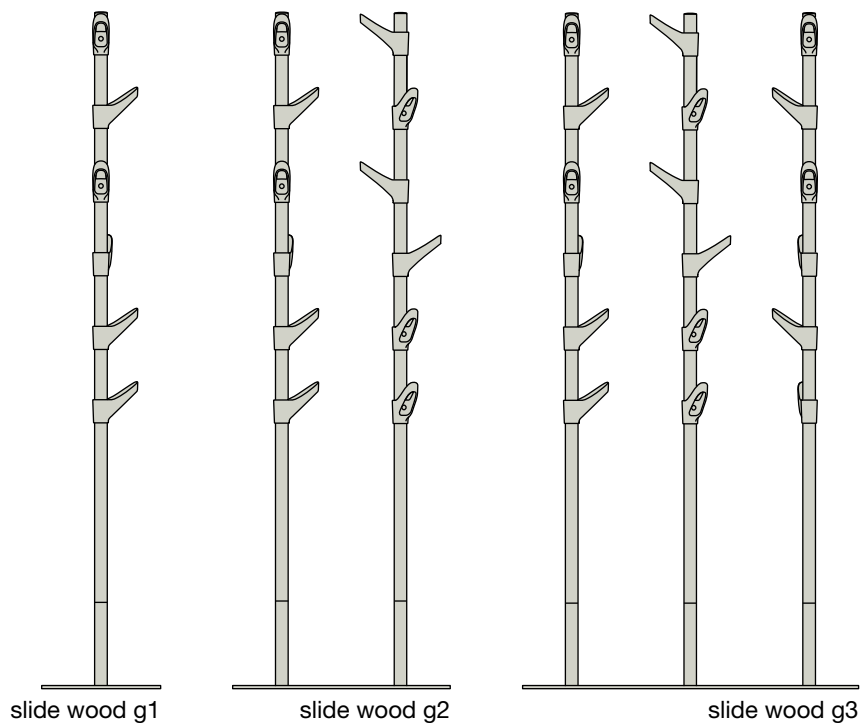

slide

slide g wood / coat racks

slide wood g1

slide wood g2

slide wood g3

ean	model	dimensions in cm	coats	colour	weight in kg	delivery in weeks	price in euro
8713147972476	slide g1 wood	30 x 30 x 171	6	oak	6,9	1	368
8713147972483	slide g2 wood	55 x 25 x 171	12	oak	11,8	1	509
8713147972490	slide g3 wood	85 x 25 x 171	18	oak	18	1	734