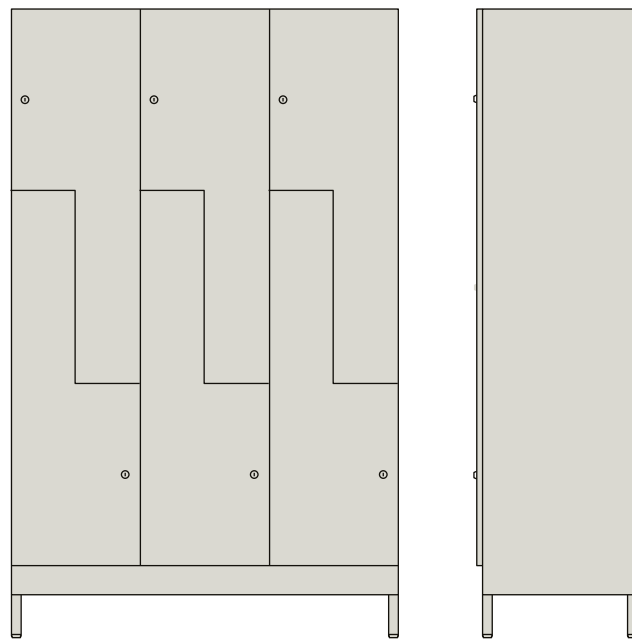

aquarius s

aquarius sz3402o /
lockers

ean	model	dimensions in cm	doors	weight in kg	delivery in weeks	price in euro
8713147196131	aquarius sz3402/o	120 x 50 x 195	6	75,1	8	1196