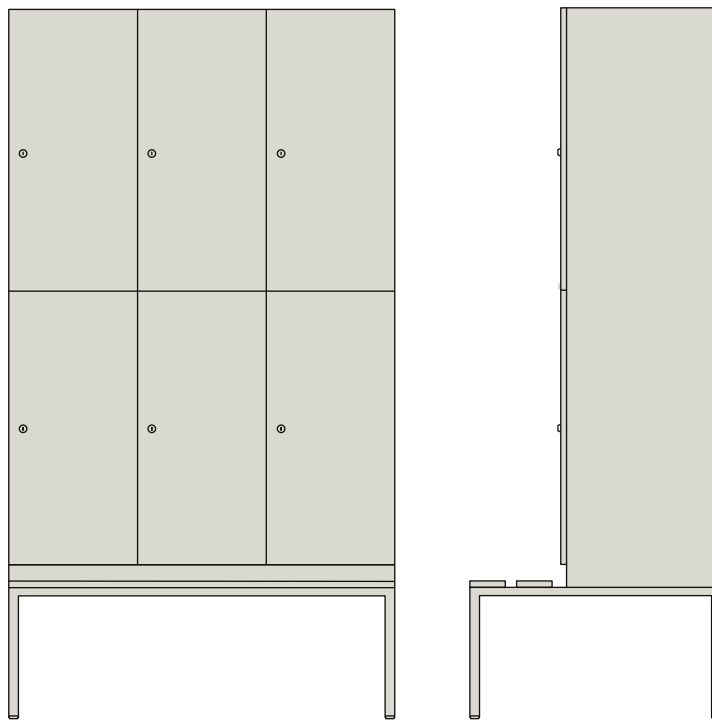

aquarius s

aquarius sg3302ob / sg3402ob /
lockers

ean	model	dimensions in cm	doors	weight in kg	delivery in weeks	price in euro
8713147196384	aquarius sg3302/ob	90 x 50/80 x 220,5	6	69,1	8	1053
8713147196407	aquarius sg3402/ob	120 x 50/80 x 220,5	6	92,1	8	1180