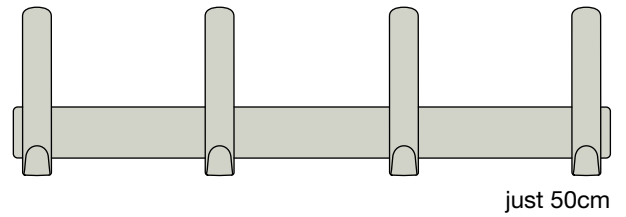

just

just hjh /
coat racks

ean	model	dimensions in cm	colour	coats	weight in kg	delivery in weeks	price in euro
8713147650008	just 20cm	20 x 7,5 x 14	chalk white	4	0,3	1	58
8713147650015	just 20cm	20 x 7,5 x 14	raven black	4	0,3	1	58
8713147650022	just 20cm	20 x 7,5 x 14	clay beige	4	0,3	1	58
8713147650039	just 50cm	50 x 7,5 x 14	chalk white	8	0,5	1	94
8713147650046	just 50cm	50 x 7,5 x 14	raven black	8	0,5	1	94
8713147650053	just 50cm	50 x 7,5 x 14	clay beige	8	0,5	1	94
8713147650060	just 90cm	90 x 7,5 x 14	chalk white	12	0,8	1	124
8713147650077	just 90cm	90 x 7,5 x 14	raven black	12	0,8	1	124
8713147650084	just 90cm	90 x 7,5 x 14	clay beige	12	0,8	1	124