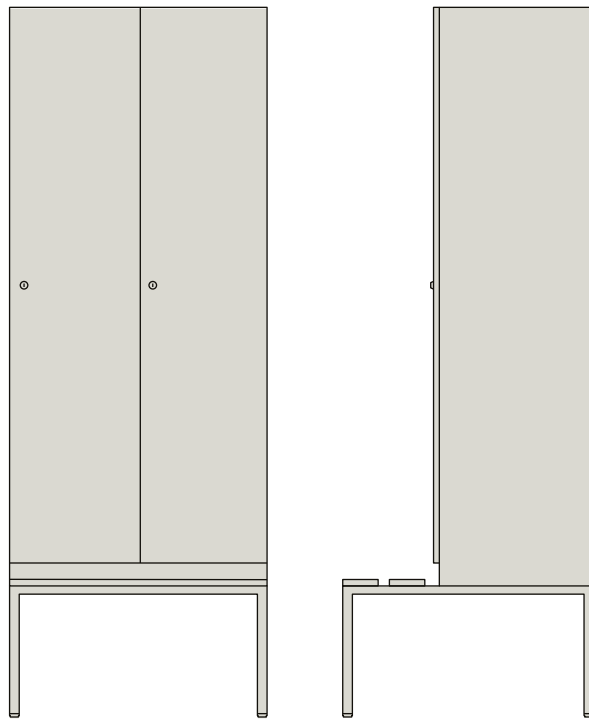

aquarius s

aquarius sg2301ob / sg2401ob / sg2501ob/
lockers

ean	model	size in cm	weight in kg	delivery in weeks	price in euro
8713147196193	aquarius sg2301/ob	60 x 50/80 x 220,5	44	8	673
8713147196216	aquarius sg2401/ob	80 x 50/80 x 220,5	58,67	8	718
8713147196230	aquarius sg2501/ob	100 x 50/80 x 220,5	73,33	8	787