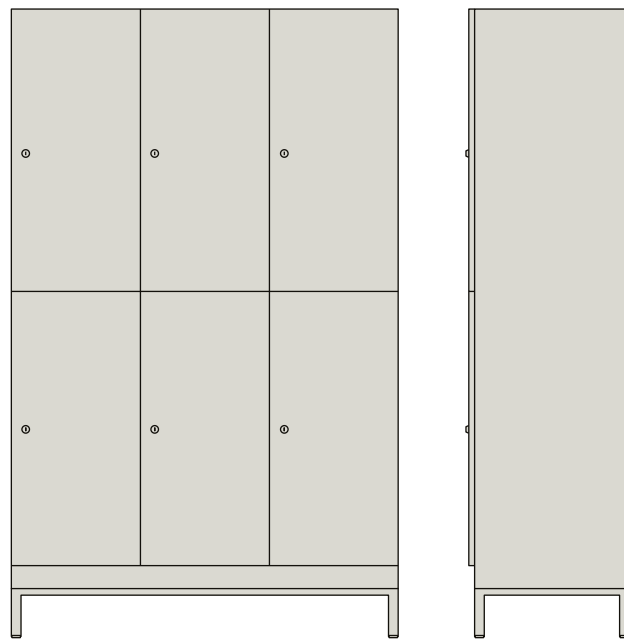

aquarius s

aquarius sg3302o / sg3402o /
lockers

ean	model	size in cm	weight in kg	delivery in weeks	price in euro
8713147196018	aquarius sg3302/o	90 x 50 x 195	56,58	8	925
8713147196032	aquarius sg3402/o	120 x 50 x 195	75,1	8	999