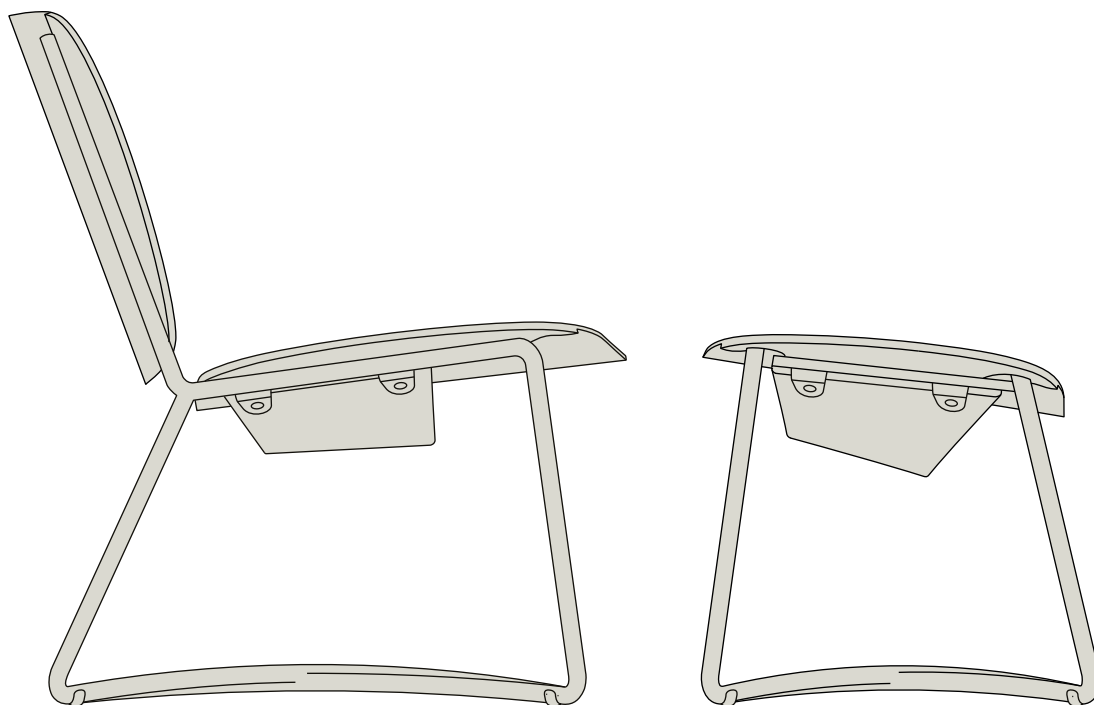

miller

miller lounge chair + ottoman / chairs

ean	model	size in cm	colour frame	leather	weight in kg	delivery in weeks	price in euro
8713147971455	miller lounge chair + ottoman	69 x 65 x 71 + 69 x 42 x 38	raven black	black	25,8	6	2638
8713147971462	miller lounge chair + ottoman	69 x 65 x 71 + 69 x 42 x 38	raven black	dark brown	25,8	6	2638
8713147971479	miller lounge chair + ottoman	69 x 65 x 71 + 69 x 42 x 38	raven black	cognac	25,8	6	2638
8713147971486	miller lounge chair + ottoman	69 x 65 x 71 + 69 x 42 x 38	raven black	natural	25,8	6	2638