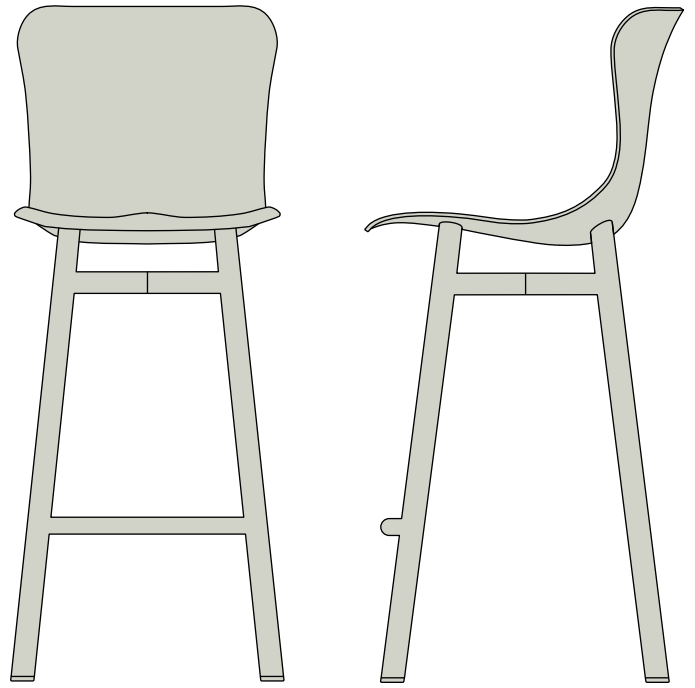

wendela

wendela barstool 98 /
chairs

ean	model	size in cm	colour seat	colour frame	weight in kg	delivery in weeks	price in euro
8713147959354	wendela barstool 98	41,5 x 47,5 x 98	dark beech veneer	raven black	5,3	6	611
8713147959361	wendela barstool 98	41,5 x 47,5 x 98	light beech veneer	mushroom white	5,3	6	611