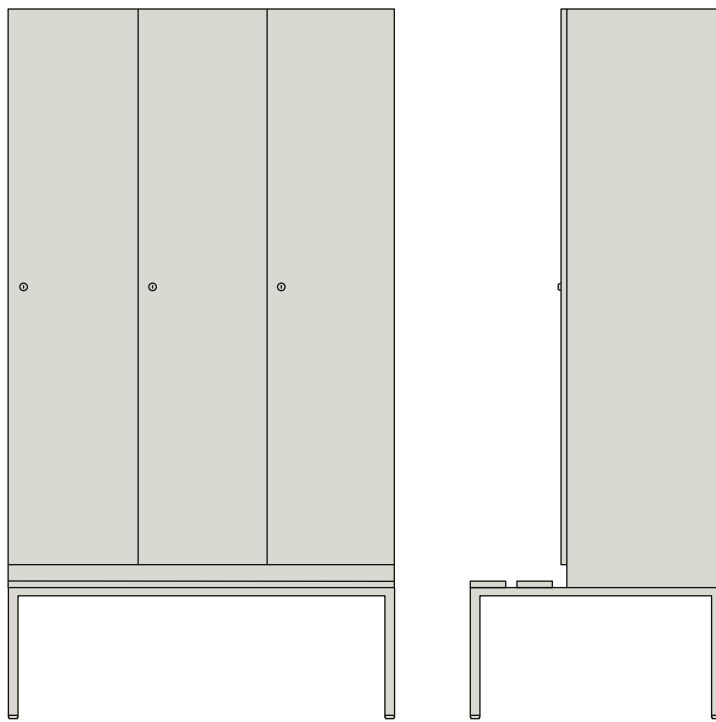

aquarius s

aquarius sg3301ob / sg3401ob /
lockers

ean	model	size in cm	weight in kg	delivery in weeks	price in euro
8713147196247	aquarius sg3301/ob	90 x 50/80 x 220,5	66	8	926
8713147196261	aquarius sg3401/ob	120 x 50/80 x 220,5	88	8	1053