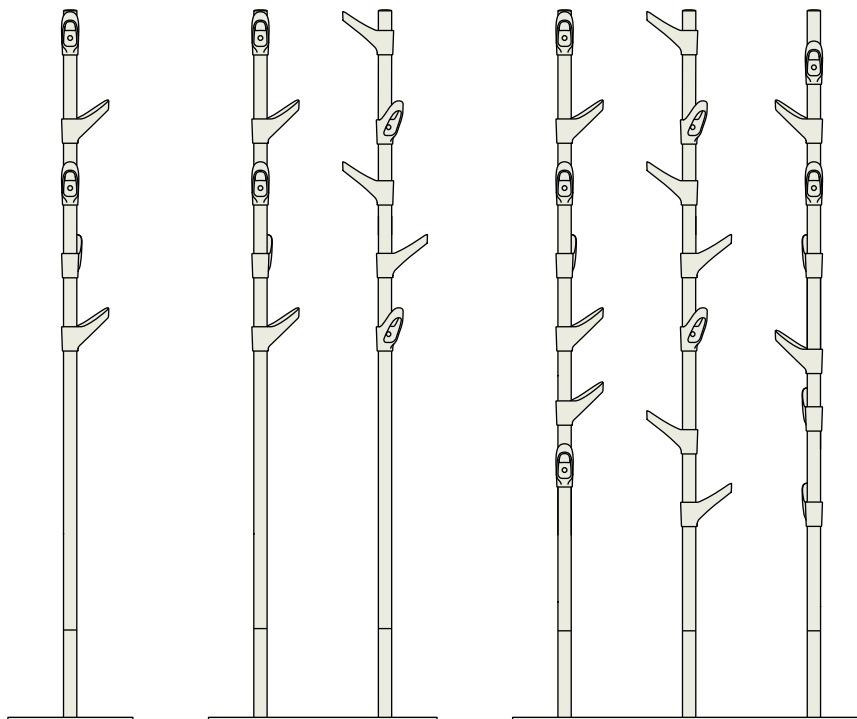

slide

slide g / coat racks

ean	model	size in cm	colour	coats	weight in kg	delivery in weeks	price in euro
8713147970311	slide g	30 x 30 x 171	raven black	6	7,6	1	242
8713147970335	slide g	30 x 30 x 171	chalk white	6	7,6	1	242
8713147970373	slide g	30 x 30 x 171	pine green	6	7,6	1	242
8713147972216	slide g	55 x 25 x 171	raven black	6	13,1	1	376
8713147972230	slide g	55 x 25 x 171	chalk white	6	13,1	1	376
8713147972278	slide g	55 x 25 x 171	pine green	6	13,1	1	376
8713147972308	slide g	85 x 25 x 171	raven black	6	20	1	523
8713147972322	slide g	85 x 25 x 171	chalk white	6	20	1	523
8713147972360	slide g	85 x 25 x 171	pine green	6	20	1	523