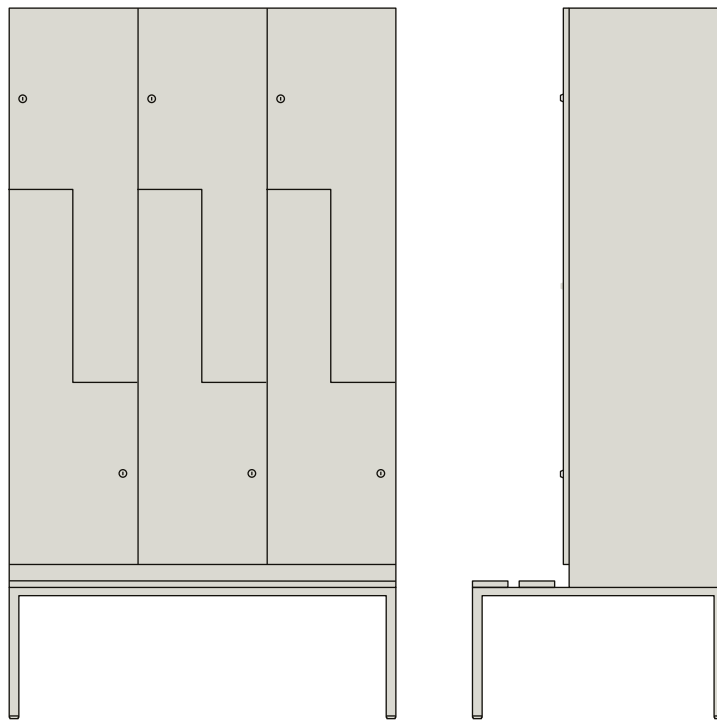

aquarius s

aquarius sz3402ob /
lockers

ean	model	size in cm	weight in kg	delivery in weeks	price in euro
8713147196506	aquarius sz3402/ob	120 x 50/80 x 220,5	92,1	8	1376