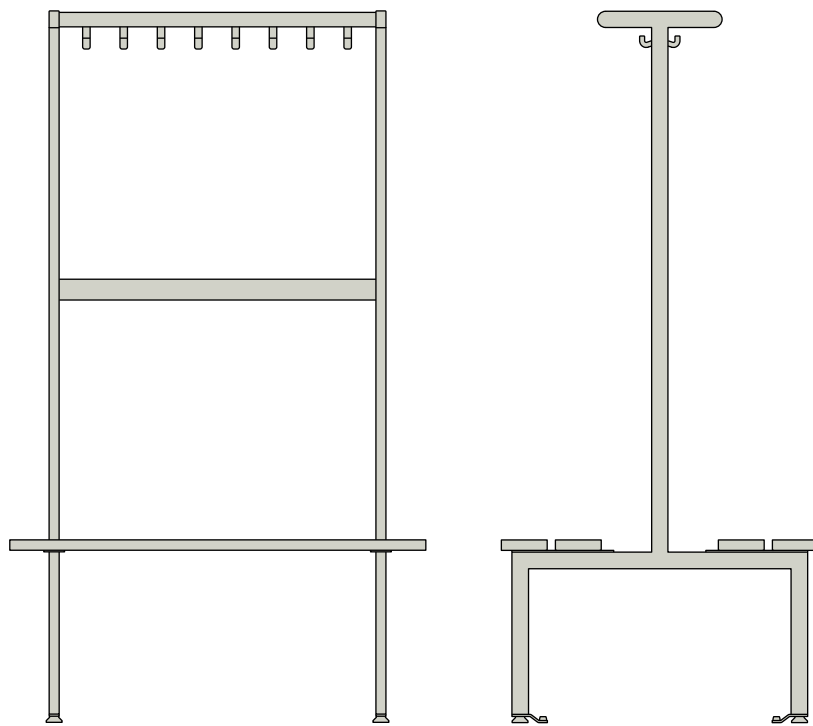

tertio

tertio bdv+ / benches

ean	model	size in cm	colour	coats	supports	weight in kg	delivery in weeks	price in euro
8713147555860	tertio bdv+ 80cm	80 x 76 x 170	iron grey	12	2	13,79	6	796
8713147555877	tertio bdv+ 90cm	90 x 76 x 170	iron grey	14	2	14,6	6	809
8713147555884	tertio bdv+ 100cm	100 x 76 x 170	iron grey	16	2	15,41	6	824
8713147555891	tertio bdv+ 110cm	110 x 76 x 170	iron grey	18	2	16,22	6	979
8713147555907	tertio bdv+ 120cm	120 x 76 x 170	iron grey	20	2	17,03	6	1055
8713147555914	tertio bdv+ 130cm	130 x 76 x 170	iron grey	22	2	17,84	6	1133
8713147555921	tertio bdv+ 140cm	140 x 76 x 170	iron grey	24	2	18,65	6	1180
8713147555938	tertio bdv+ 150cm	150 x 76 x 170	iron grey	24	2	19,46	6	1225
8713147555945	tertio bdv+ 160cm	160 x 76 x 170	iron grey	28	3	24,3	6	1270
8713147555952	tertio bdv+ 170cm	170 x 76 x 170	iron grey	28	3	25,11	6	1320
8713147555969	tertio bdv+ 180cm	180 x 76 x 170	iron grey	32	3	25,92	6	1362
8713147555976	tertio bdv+ 190cm	190 x 76 x 170	iron grey	32	3	26,73	6	1411
8713147555983	tertio bdv+ 200cm	200 x 76 x 170	iron grey	36	3	27,54	6	1439
8713147555990	tertio bdv+ 210cm	210 x 76 x 170	iron grey	36	3	28,35	6	1505
8713147556003	tertio bdv+ 220cm	220 x 76 x 170	iron grey	40	3	29,16	6	1550
8713147556010	tertio bdv+ 230cm	230 x 76 x 170	iron grey	40	3	29,97	6	1597
8713147556027	tertio bdv+ 240cm	240 x 76 x 170	iron grey	44	3	30,78	6	1642
8713147556034	tertio bdv+ 250cm	250 x 76 x 170	iron grey	48	3	31,59	6	1861