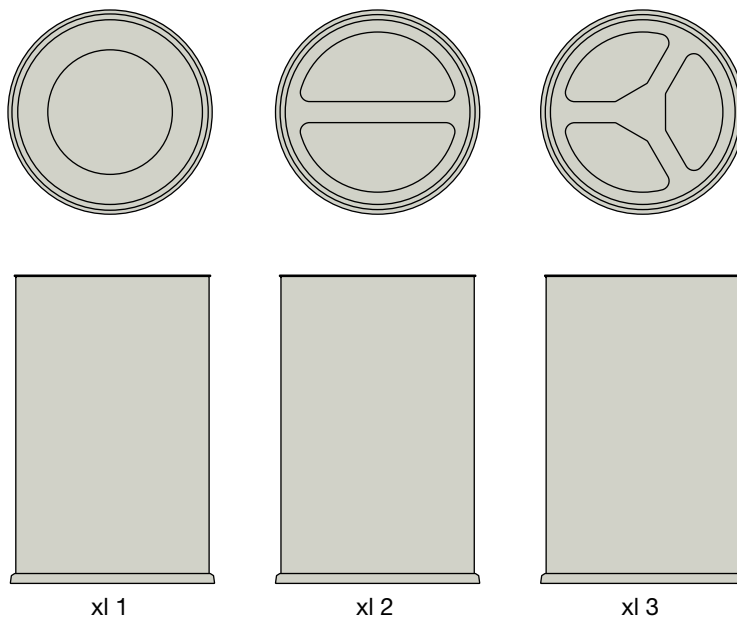

revolved

revolved xl / waste bins

ean	model	size in cm	colour	weight in kg	delivery in weeks	price in euro
8713147944206	revolved xl 1	45 x 45 x 71	raven black	6,4	1	295
8713147944213	revolved xl 2	45 x 45 x 71	raven black	6,4	1	297
8713147944220	revolved xl 3	45 x 45 x 71	raven black	6,4	1	299