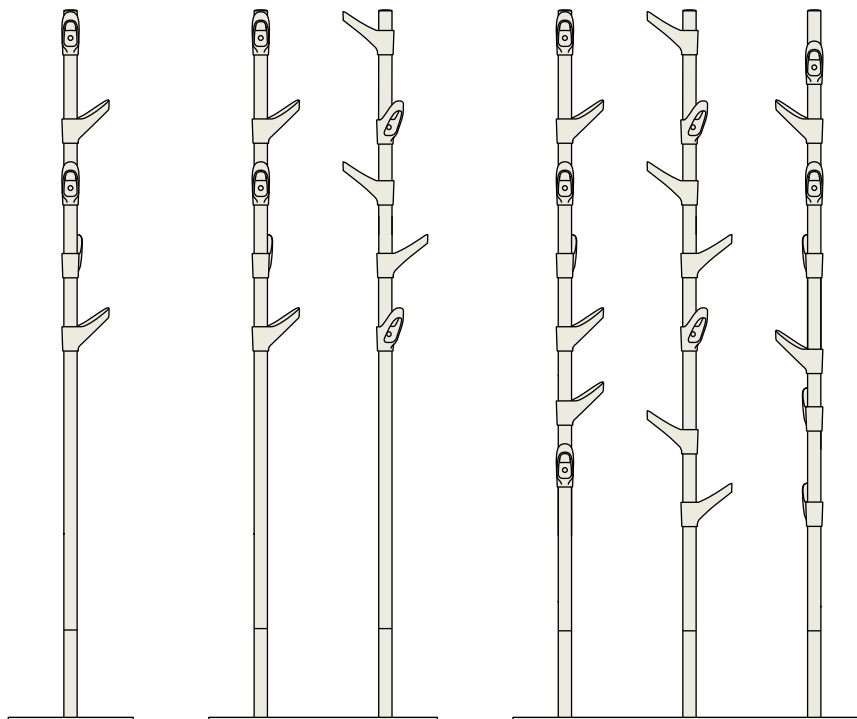

slide

slide g wood /
coat racks

ean	model	size in cm	colour	coats	weight in kg	delivery in weeks	price in euro
8713147972476	slide g wood	30 x 30 x 171	oak	6	6,9	1	368
8713147972483	slide g wood	55 x 25 x 171	oak	12	11,8	1	509
8713147972490	slide g wood	85 x 25 x 171	oak	18	18	1	734