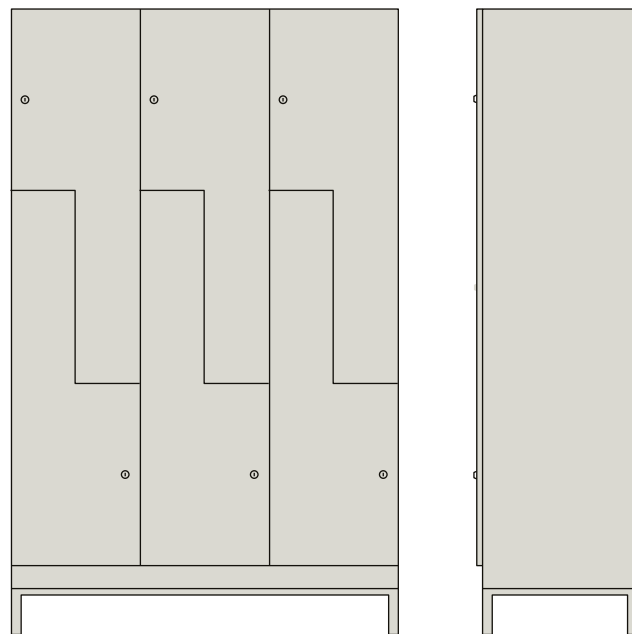

aquarius s

aquarius sz3402o /
lockers

ean

model

size in cm

weight in kg

delivery in weeks

price in euro

8713147196131

aquarius sz3402/o

120 x 50 x 195

75,1

8

1196