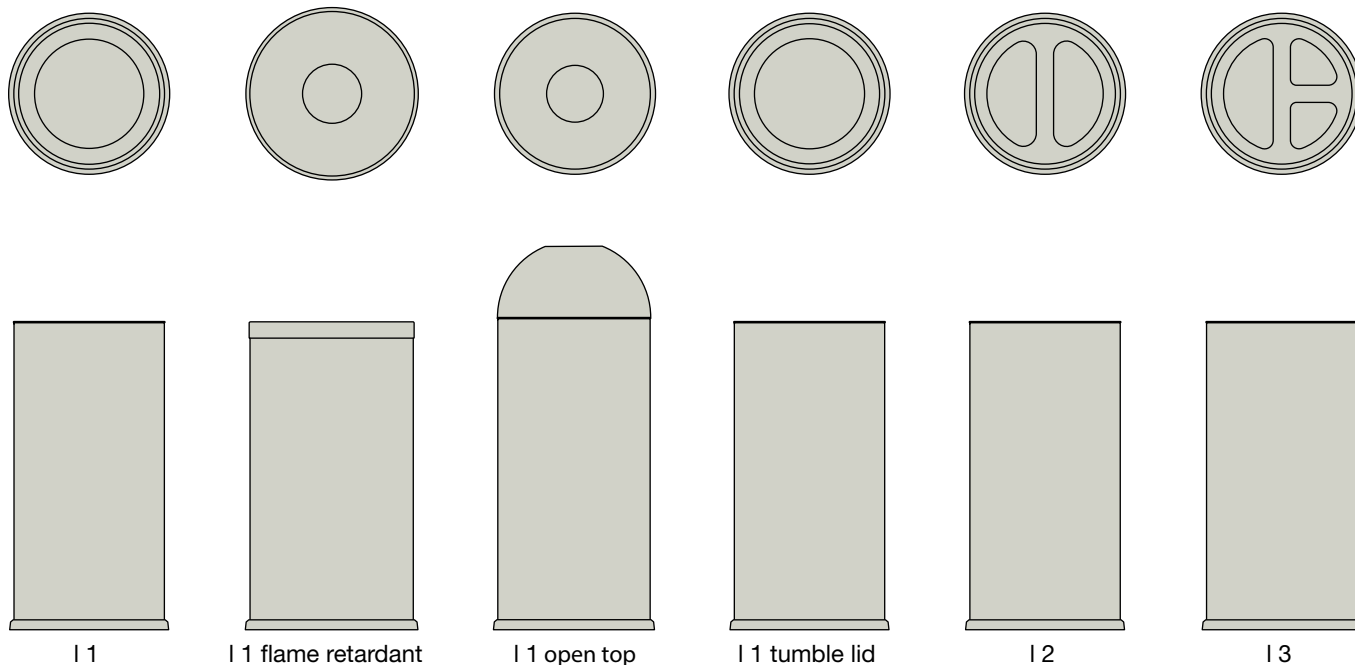

revolved

revolved I / waste bins

I 1

I 1 flame retardant

I 1 open top

I 1 tumble lid

I 2

I 3

ean	model	size in cm	colour	weight in kg	delivery in weeks	price in euro
8713147944244	revolved I 1	35 x 35 x 71	raven black	4,7	1	242
8713147944275	revolved I 1 flame retardant	38 x 38 x 71	raven black	4,9	1	211
8713147944282	revolved I 1 open top	35 x 35 x 87	raven black	4,7	1	258
8713147944237	revolved I 1 tumble lid	35 x 35 x 71	raven black	4,8	1	299
8713147944251	revolved I 2	35 x 35 x 71	raven black	4,7	1	244
8713147944268	revolved I 3	35 x 35 x 71	raven black	4,7	1	246