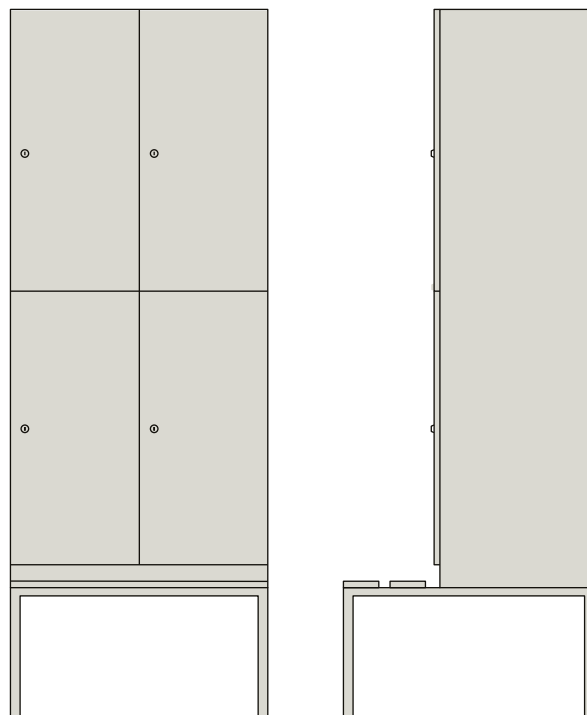

# aquarius s

aquarius sg2302ob / sg2402ob /  
lockers

ean	model	dimensions in cm	weight in kg	delivery in weeks	price in euro
8713147196339	aquarius sg2302/ob	60 x 50/80 x 220,5	46,05	8	719
8713147196353	aquarius sg2402/ob	80 x 50/80 x 220,5	61,4	8	791