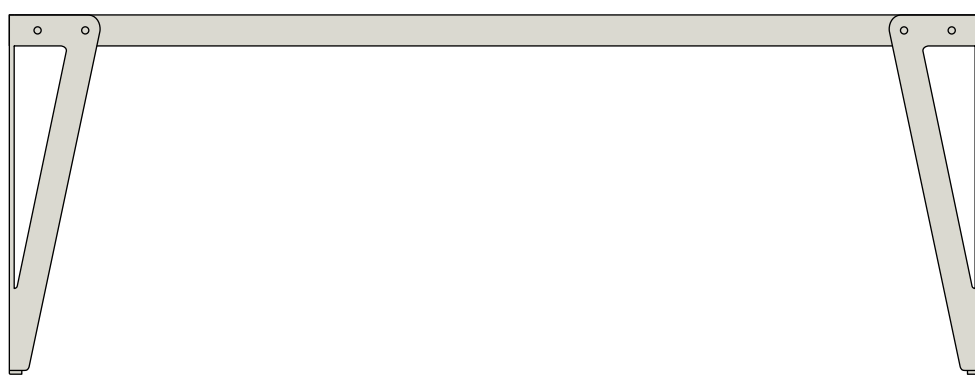

lloyd outdoor

lloyd table outdoor 200 x 90 /
tables

ean	model	dimensions in cm	colour	weight in kg	delivery in weeks	price in euro
8713147960541	lloyd table outdoor	200 x 90 x 76	raven black	39,9	6	1939
8713147960558	lloyd table outdoor	200 x 90 x 76	mushroom white	39,9	6	1939
8713147960565	lloyd table outdoor	200 x 90 x 76	umbra grey	39,9	6	1939
8713147960572	lloyd table outdoor	200 x 90 x 76	sage green	39,9	6	1939