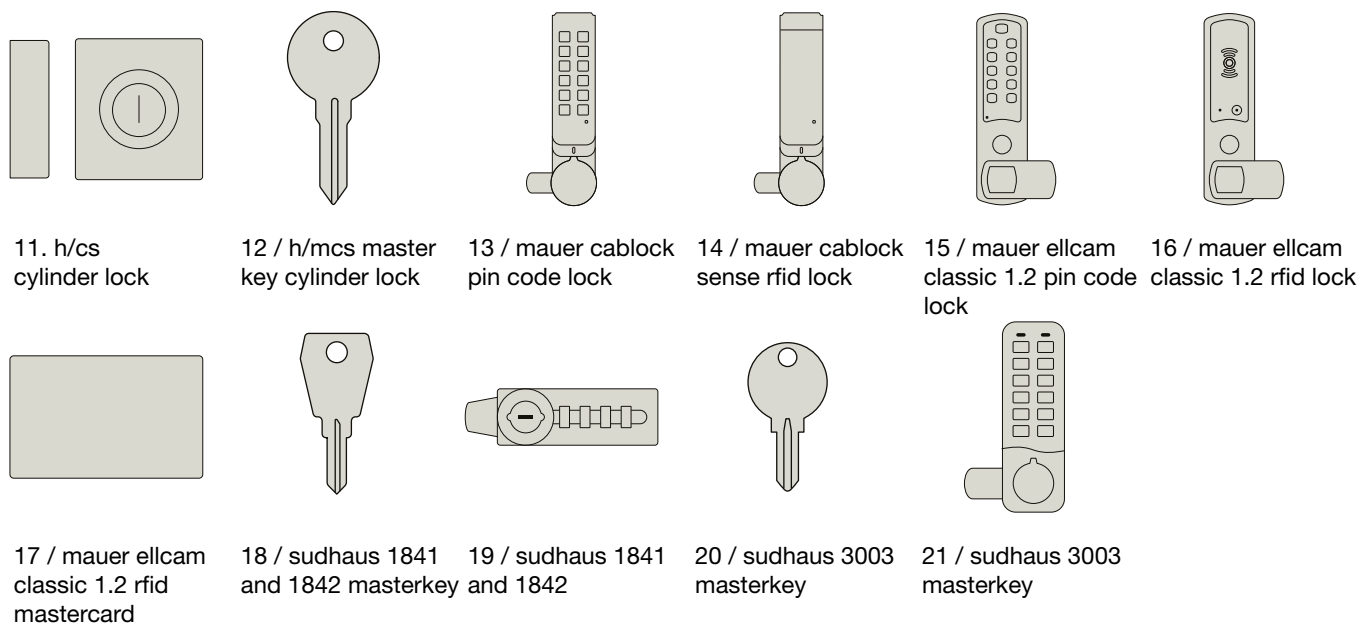

nr	ean	model	info	colour	price in euro
11	8713147194458	h/cs cylinder lock			49
12	8713147374496	h/mcs masker key cylinder lock			71
13	8713147138445	mauer cablock pin code lock		silver / black	90
14	8713147138452	mauer cablock sense rfid lock		silver / black	116
15	8713147138124	mauer ellcam classic 1.2 pin code lock	for fixed or changing users	black	103
16	8713147138469	mauer ellcam classic 1.2 rfid lock	for fixed or changing users	black	173
17	8713147138476	mauer ellcam classic 1.2 rfid mastercard	changing users		38
18	8713147138087	sudhaus 1841 and 1842 master key	changing users		52
19	8713147138377	sudhaus 1841 mechanic code lock left		black	59
19	8713147138346	sudhaus 1841 mechanic code lock right		black	59
19	8713147138414	sudhaus 1842 mechanic code lock left	changing users	black	59
19	8713147138407	sudhaus 1842 mechanic code lock right	changing users	black	59
20	8713147138438	sudhaus 3003 master key	fixed users		52
21	8713147138421	sudhaus 3003 pincode lock	for fixed or changing users	black	72