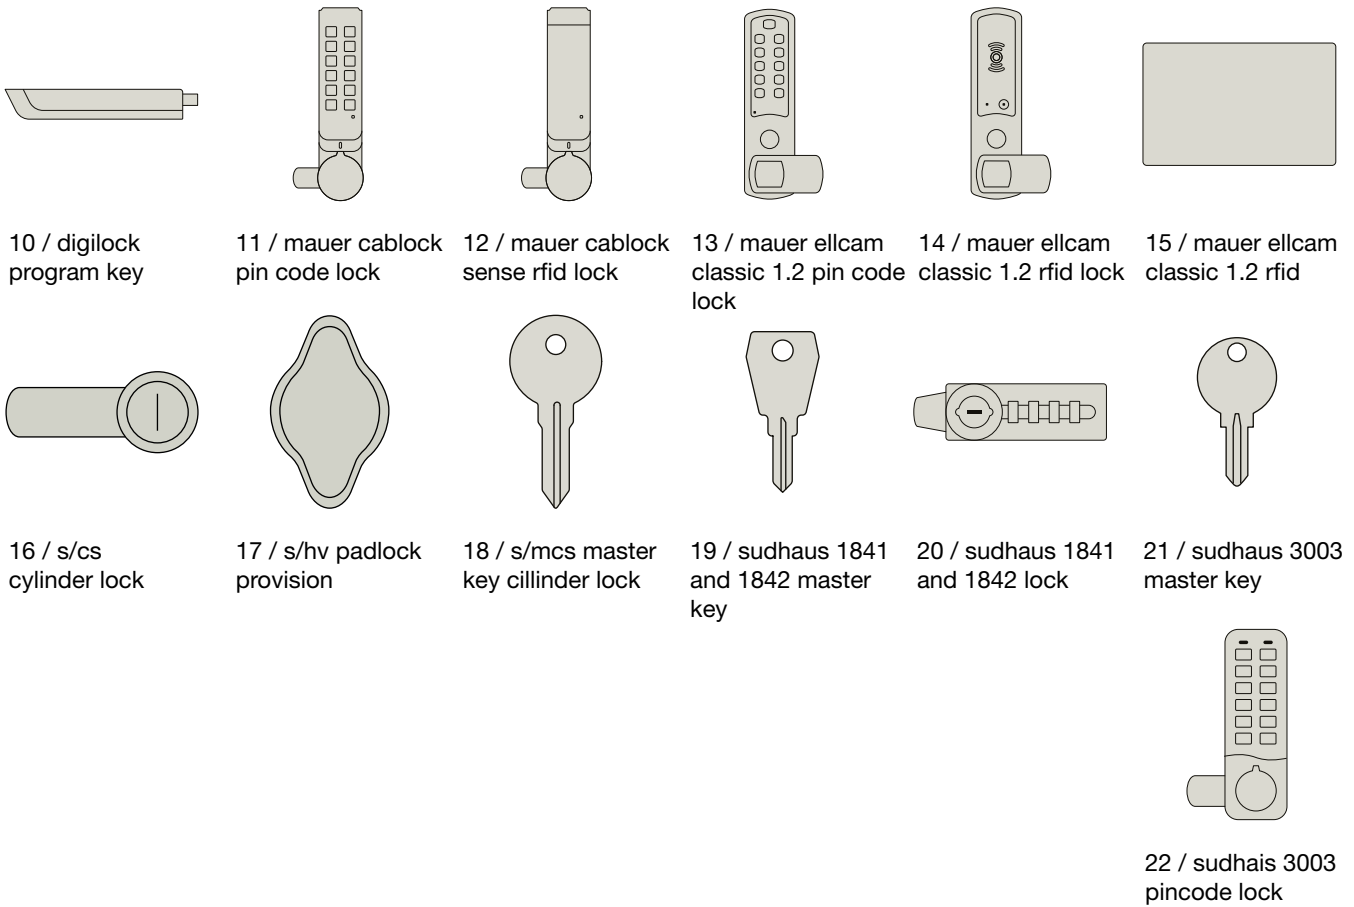

10 / digilock program key

11 / mauer cablock pin code lock

12 / mauer cablock sense rfid lock

13 / mauer ellcam classic 1.2 pin code lock

14 / mauer ellcam classic 1.2 rfid lock

15 / mauer ellcam classic 1.2 rfid lock

16 / s/cs cylinder lock

17 / s/hv padlock provision

18 / s/mcs master key cylinder lock

19 / sudhaus 1841 and 1842 master key

20 / sudhaus 1841 and 1842 lock

21 / sudhaus 3003 master key

22 / sudhaus 3003 pincode lock

nr	ean	model	colour	info	price in euro
11	8713147138445	mauer cablock pin code lock	silver / black		90
12	8713147138452	mauer cablock sense rfid lock	silver / black		116
13	8713147138124	mauer ellcam classic 1.2 pin code lock	black	for fixed or changing users	103
14	8713147138469	mauer ellcam classic 1.2 rfid lock	black	for fixed or changing users	173
15	8713147138476	mauer ellcam classic 1.2 rfid mastercard		changing users	38
16	8713147194465	s/cs cylinder lock		changing users	52
17	8713147196834	s/hv padlock provision			49
18	8713147370357	s/mcs master key cylinder lock			52
19	8713147138087	sudhaus 1841 and 1842 master key			52
20	8713147138377	sudhaus 1841 mechanic code lock left	black		59
20	8713147138346	sudhaus 1841 mechanic code lock right	black	changing users	59
20	8713147138414	sudhaus 1842 mechanic code lock left	black	changing users	59
20	8713147138407	sudhaus 1842 mechanic code lock right	black	fixed users	59
21	8713147138438	sudhaus 3003 master key		fixed users	52
22	8713147138421	sudhaus 3003 pincode lock	black	for fixed or changing users	72