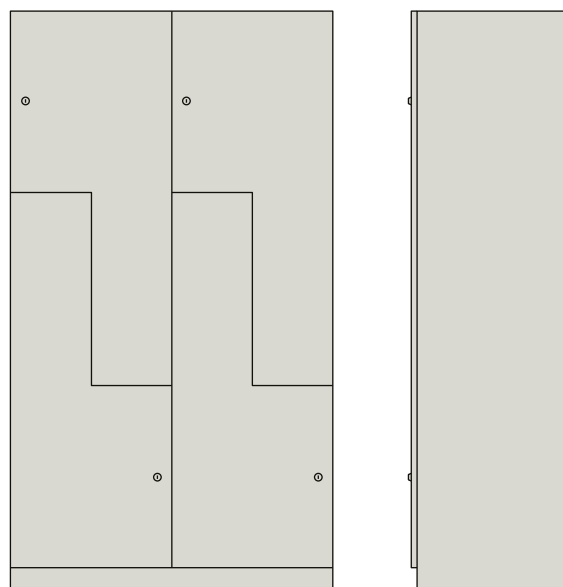

aquarius s

aquarius sz2402p / sz2502p /
lockers

ean	model	size in cm	weight in kg	delivery in weeks	price in euro
8713147194946	aquarius sz2402/p	80 x 50 x 180	49,4	8	838
8713147194960	aquarius sz2502/p	100 x 50 x 180	59	8	922