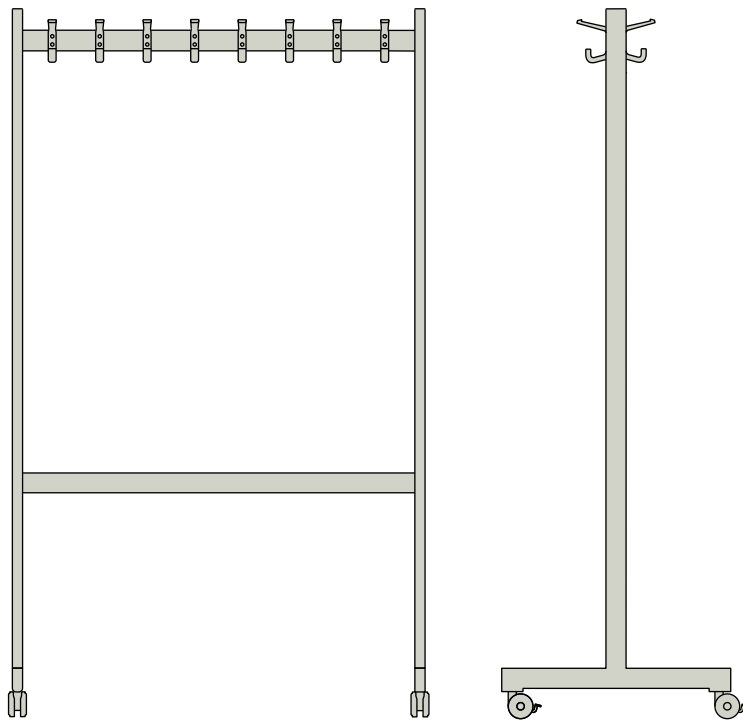

tertio

tertio kompakt /
coat racks

ean	model	size in cm	colour	coats	supports	weight in kg	delivery in weeks	price in euro
8713147605350	tertio kompakt 100cm	100 x 60 x 170	iron grey	32	2	10	1	399
8713147561090	tertio kompakt 200cm	200 x 60 x 170	iron grey	64	3	18	6	470