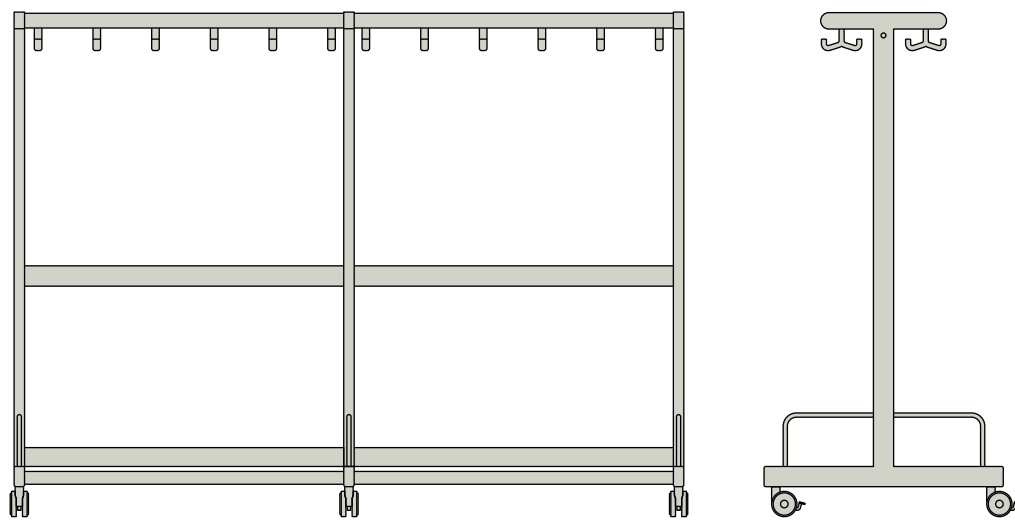

tertio

tertio junior /
coat racks

ean	model	size in cm	colour	coats	supports	weight in kg	delivery in weeks	price in euro
8713147556119	tertio junior	160 x 60 x 120	iron grey	48	3	31	6	1569
8713147556126	tertio junior	160 x 60 x 150	iron grey	48	3	22	6	1598