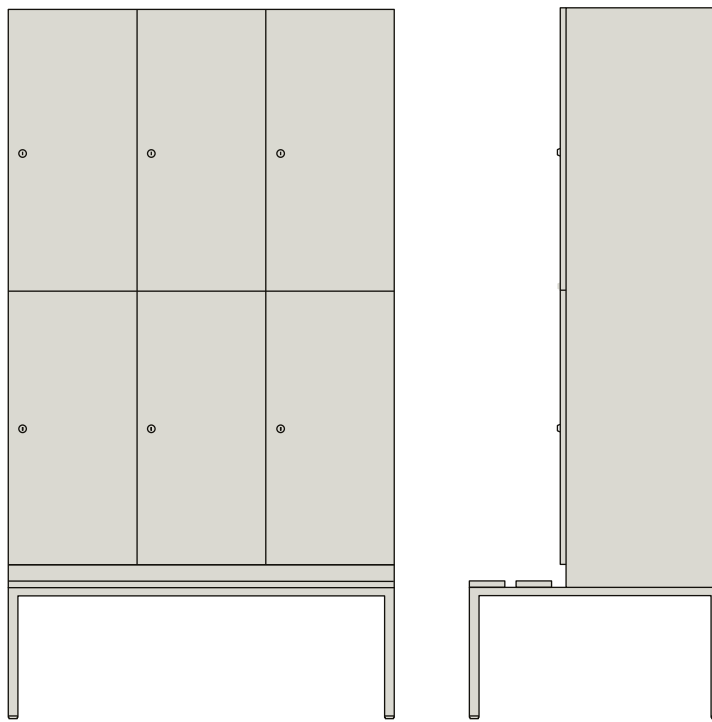

aquarius s

aquarius sg3302ob / sg3402ob /
lockers

ean	model	size in cm	weight in kg	delivery in weeks	price in euro
8713147196384	aquarius sg3302/ob	90 x 50/80 x 220,5	69,08	8	1053
8713147196407	aquarius sg3402/ob	120 x 50/80 x 220,5	92,1	8	1180