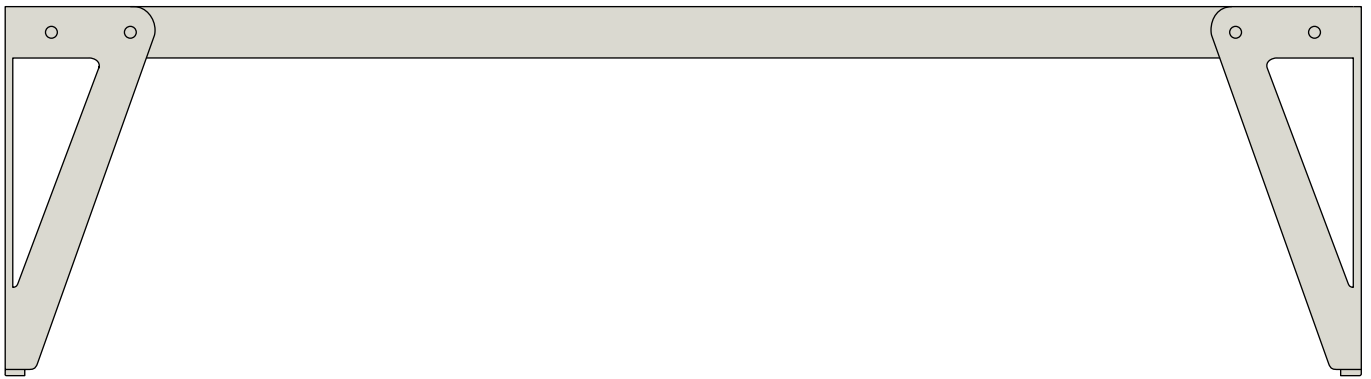

# lloyd

lloyd bench /  
benches

christoph seyferth

ean	model	size in cm	colour	weight in kg	delivery in weeks	price in euro
8713147961395	lloyd bench	140 x 32 x 46	raven black	18,6	6	815
8713147961401	lloyd bench	140 x 32 x 46	mushroom white	18,6	6	815
8713147961418	lloyd bench	140 x 32 x 46	umbra grey	18,6	6	815
8713147961425	lloyd bench	140 x 32 x 46	sage green	18,6	6	815
8713147961432	lloyd bench	140 x 32 x 46	maroon red	18,6	6	815
8713147963009	lloyd bench	140 x 32 x 46	chalk white	18,6	6	815
8713147963016	lloyd bench	140 x 32 x 46	oxide brown	18,6	6	815
8713147958180	lloyd bench	170 x 32 x 46	sage green	20,3	6	833
8713147958197	lloyd bench	170 x 32 x 46	maroon red	20,3	6	833
8713147958210	lloyd bench	170 x 32 x 46	raven black	20,3	6	833
8713147958227	lloyd bench	170 x 32 x 46	mushroom white	20,3	6	833
8713147958234	lloyd bench	170 x 32 x 46	umbra grey	20,3	6	833
8713147962873	lloyd bench	170 x 32 x 46	chalk white	20,3	6	833
8713147962996	lloyd bench	170 x 32 x 46	oxide brown	20,3	6	833